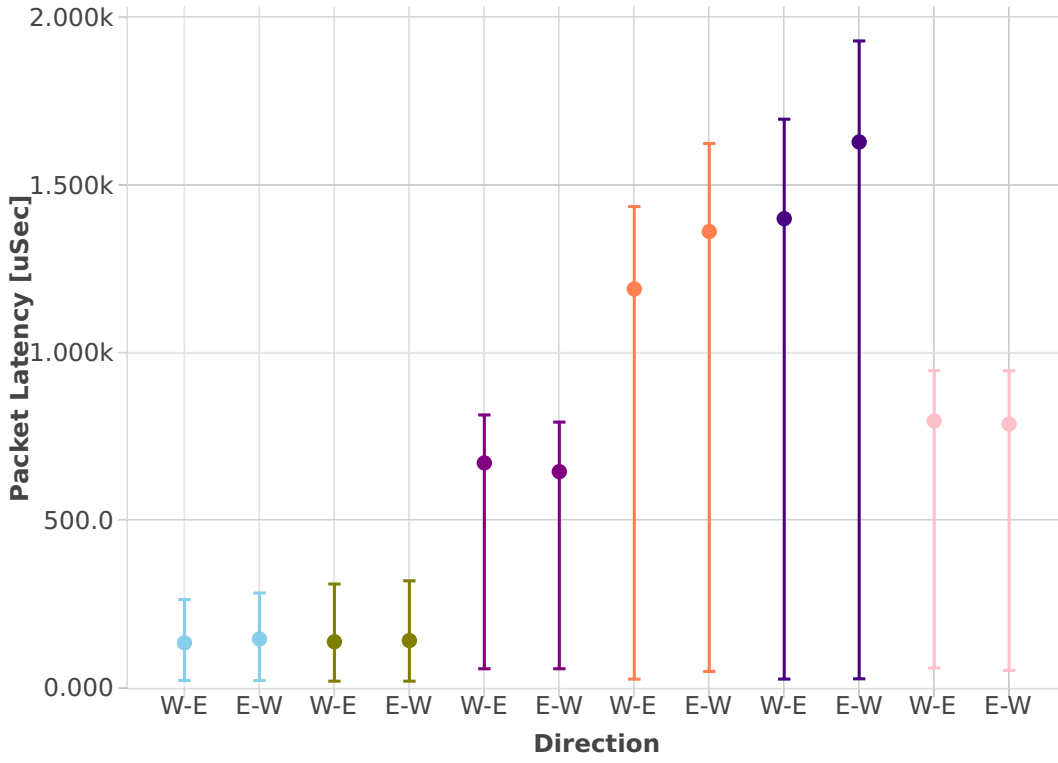

Latency: vhost-l2sw-3n-hsw-x710-64b-1t1c-base-vm-ndr

- dot1q-l2xcbase-eth-2vhostvr1024-1vm
- dot1q-l2bdbasemaclrn-eth-2vhostvr1024-1vm
- eth-l2xcbase-eth-2vhostvr1024-1vm
- eth-l2xcbase-eth-4vhostvr1024-2vm
- eth-l2bdbasemaclrn-eth-4vhostvr1024-2vm
- eth-l2bdbasemaclrn-eth-2vhostvr1024-1vm