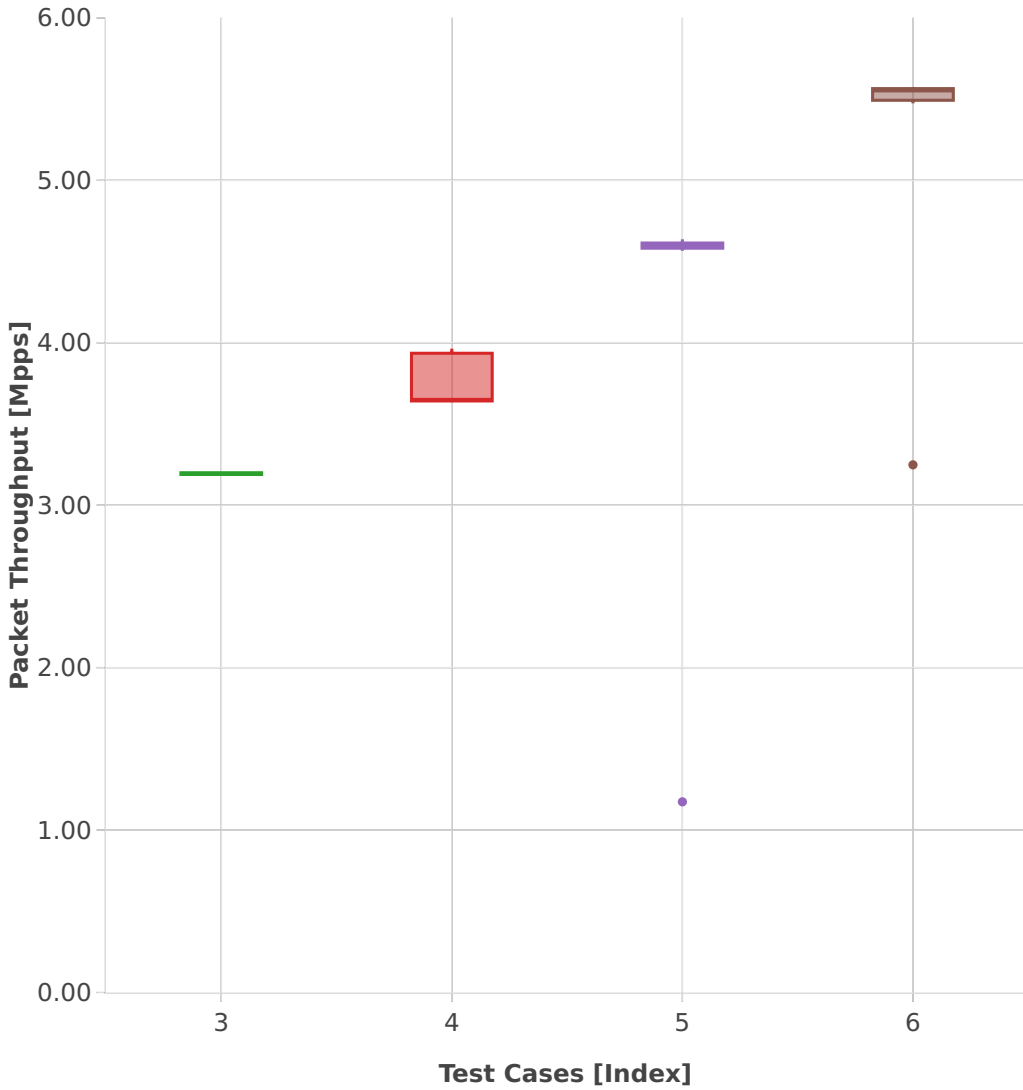

Throughput: vhost-l2sw-3n-hsw-x710-64b-1t1c-base-ndr

- 1. (10 runs) 1lbvplacp-dot1q-l2bdbasemaclrn-eth-2vhostvr1024-1vm
- 2. (00 run) 1lbvplacp-dot1q-l2xcbase-eth-2vhostvr1024-1vm
- 3. (00 run) dot1q-l2bdbasemaclrn-eth-2vhostvr1024-1vm
- 4. (10 runs) dot1q-l2xcbase-eth-2vhostvr1024-1vm
- 5. (10 runs) eth-l2bdbasemaclrn-eth-2vhostvr1024-1vm
- 6. (10 runs) eth-l2xcbase-eth-2vhostvr1024-1vm