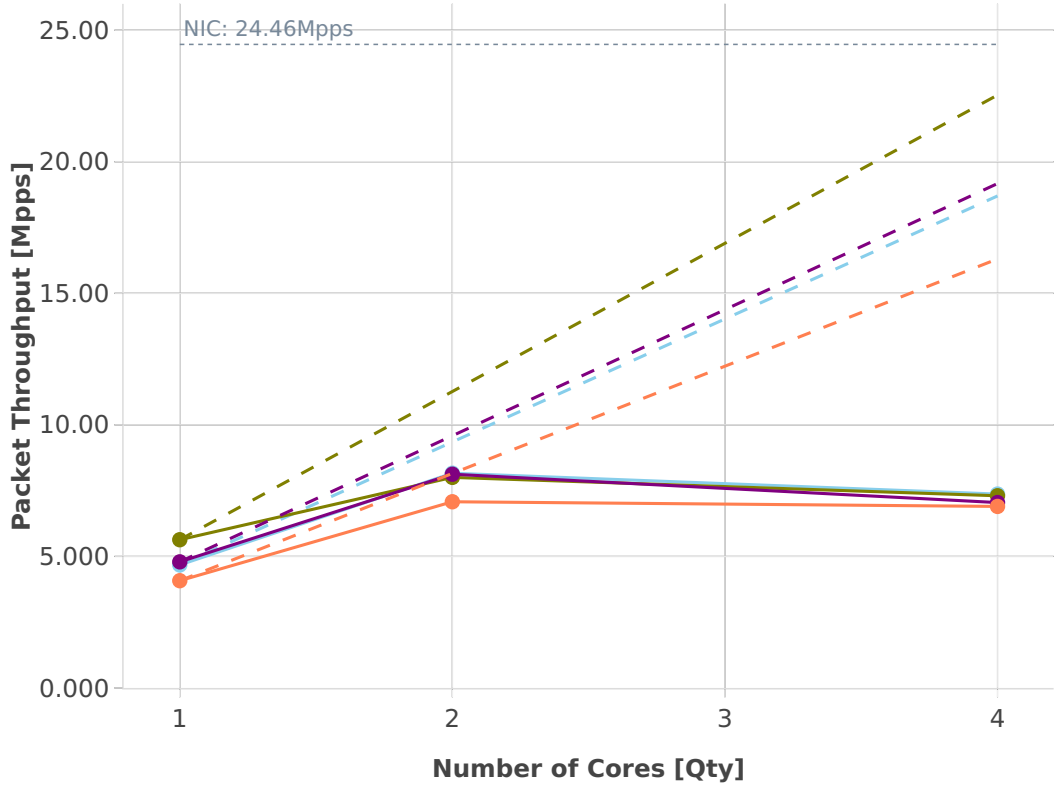

# Speedup Multi-core: vhost-l2sw-3n-hsw-x520-64b-base-pdr

- Perfect
- Measured
- ... Limit
- eth-l2bdbasemaclrn-eth-2vhostvr1024-1vm
- eth-l2xcbase-eth-2vhostvr1024-1vm
- dot1q-l2xcbase-eth-2vhostvr1024-1vm
- dot1q-l2bdbasemaclrn-eth-2vhostvr1024-1vm