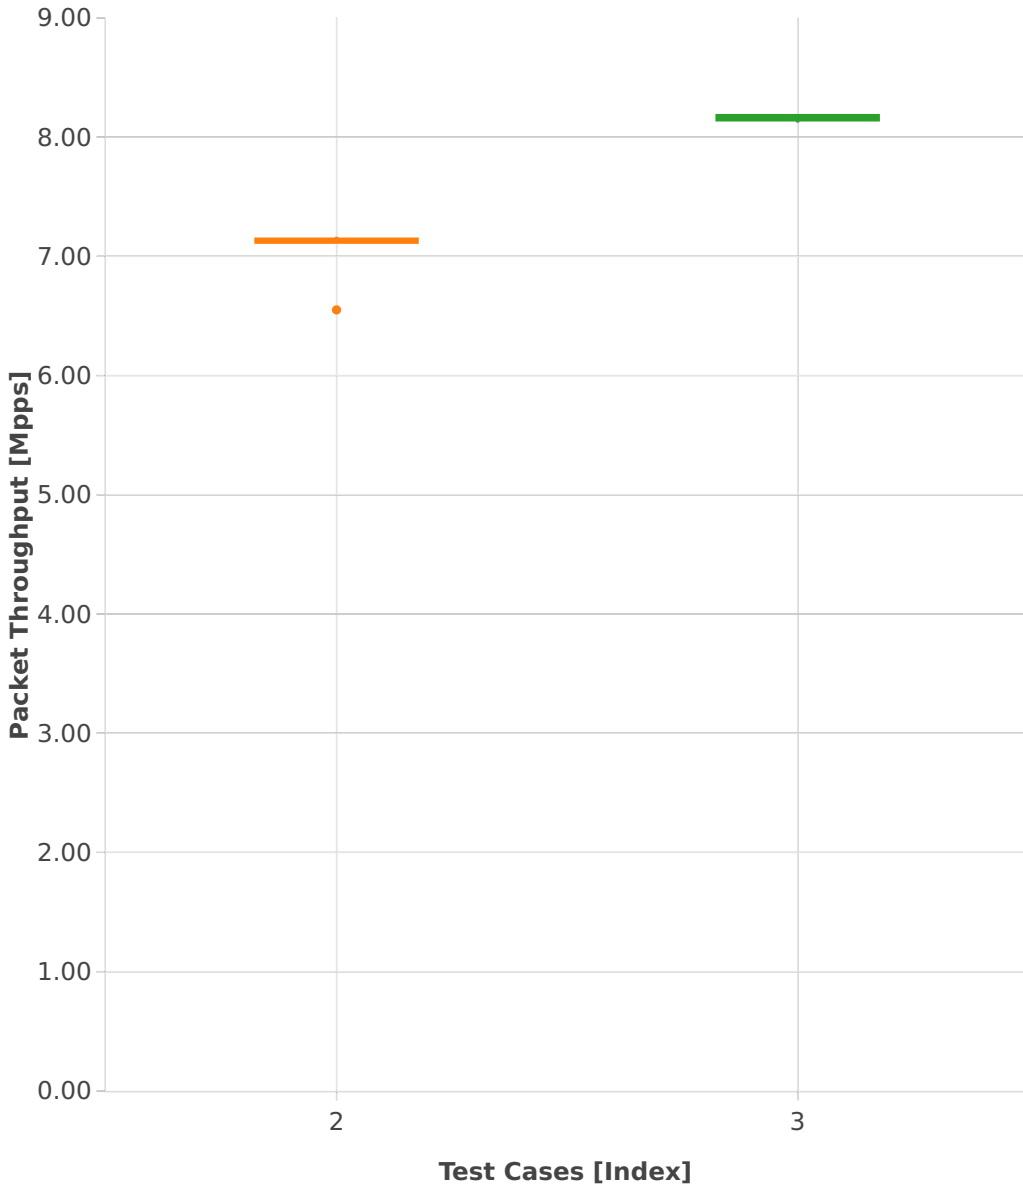

Throughput: vhost-l2sw-3n-hsw-x520-64b-2t2c-base_and_scale-pdr

- 1. (10 runs) 1lbpplacp-dot1q-l2bdbasemaclrn-eth-2vhostvr1024-1vm
- 2. (00 run) dot1q-l2bdbasemaclrn-eth-2vhostvr1024-1vm
- 3. (10 runs) eth-l2bdbasemaclrn-eth-2vhostvr1024-1vm