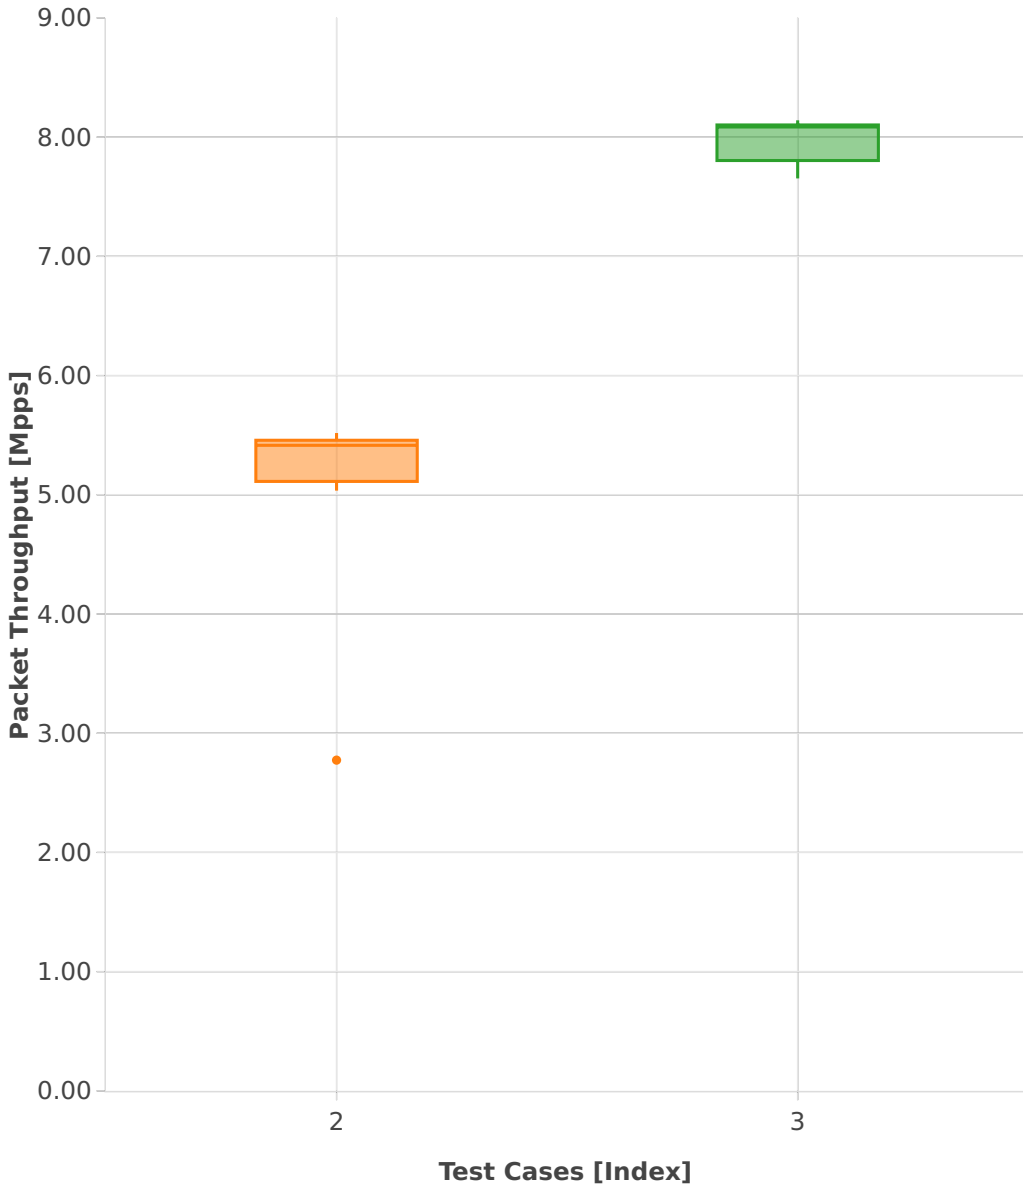

Throughput: vhost-l2sw-3n-hsw-x520-64b-2t2c-base_and_scale-ndr

- 1. (10 runs) 1lbvplacp-dot1q-l2bdbasemaclrn-eth-2vhostvr1024-1vm
- 2. (00 run) dot1q-l2bdbasemaclrn-eth-2vhostvr1024-1vm
- 3. (10 runs) eth-l2bdbasemaclrn-eth-2vhostvr1024-1vm