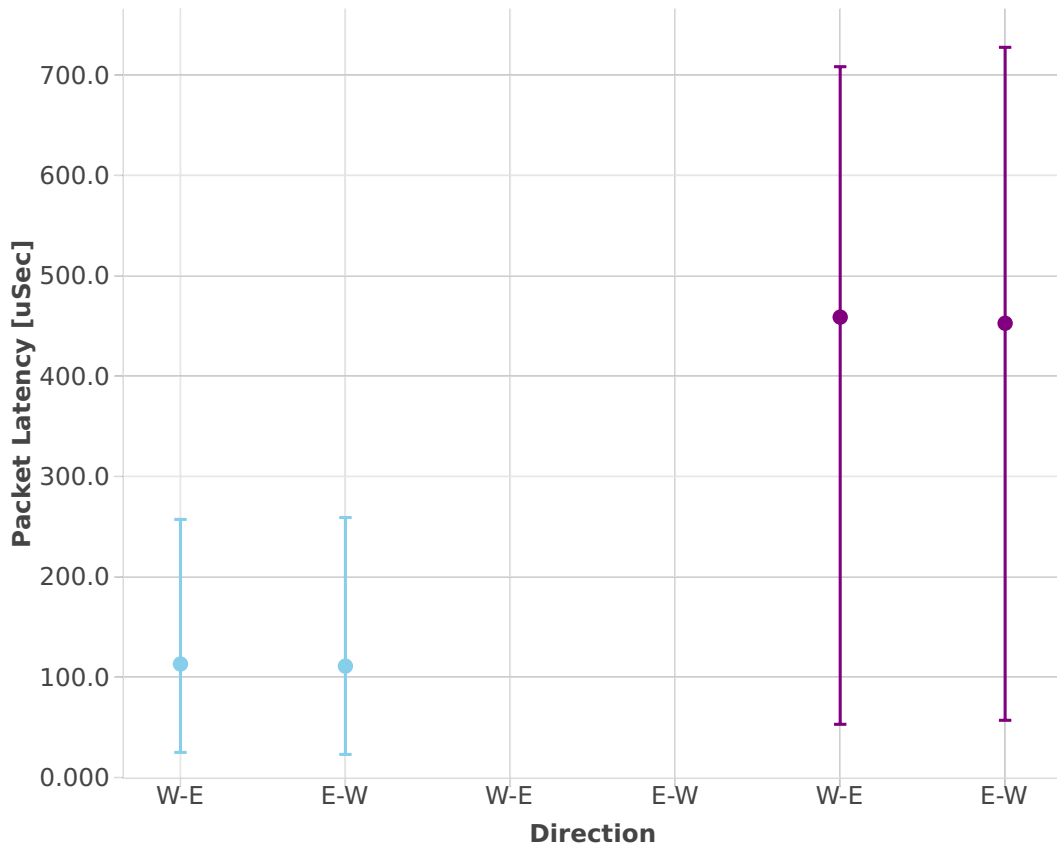

# Latency: vhost-l2sw-3n-hsw-x520-64b-2t2c-base\_and\_scale-ndr

- dot1q-l2bdbasemaclrn-eth-2vhostvr1024-1vm
- 1lbpplacp-dot1q-l2bdbasemaclrn-eth-2vhostvr1024-1vm
- eth-l2bdbasemaclrn-eth-2vhostvr1024-1vm