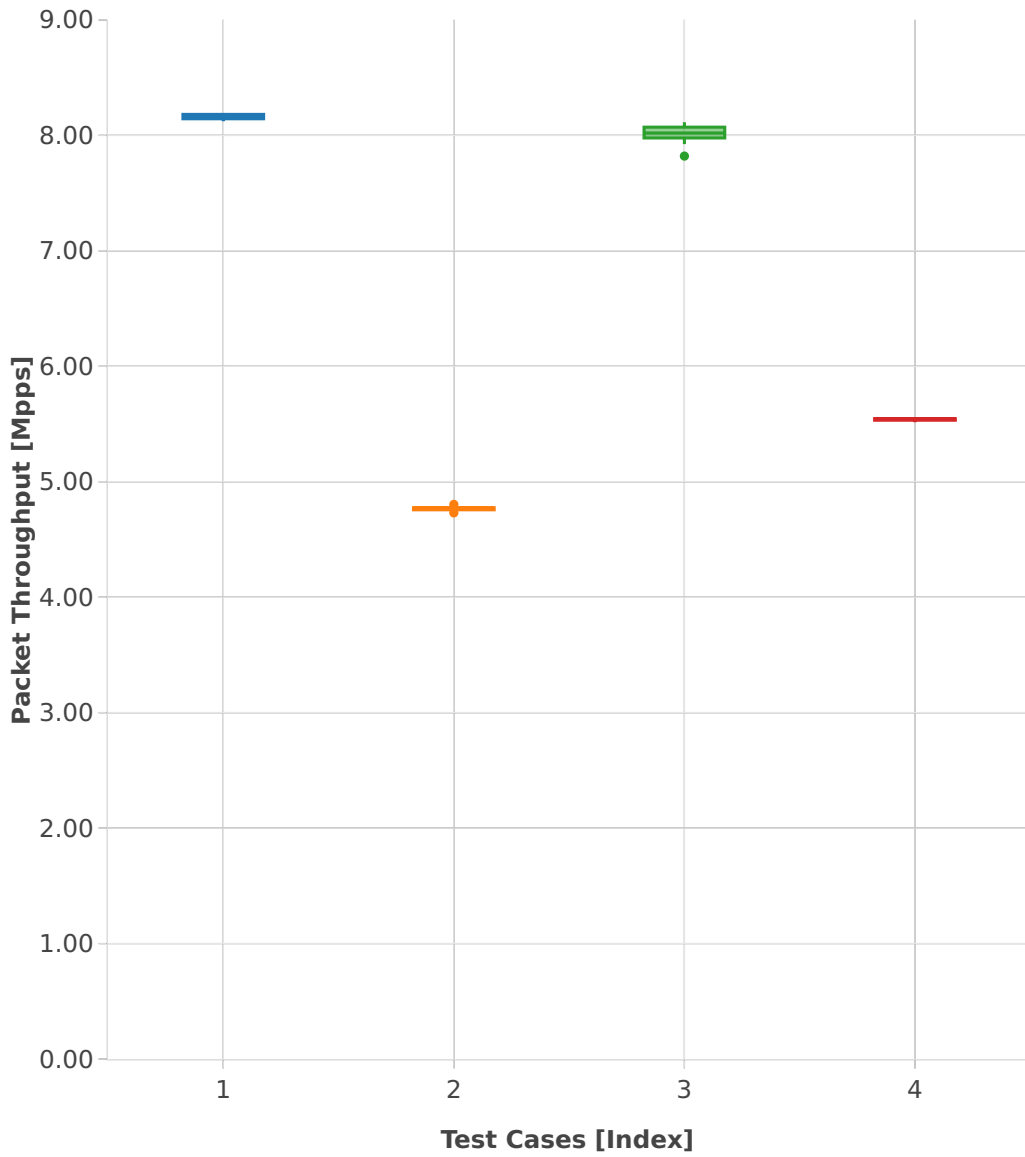

# Throughput: vhost-l2sw-3n-hsw-x520-64b-2t2c-base-vm-pdr

- 1. (10 runs) eth-l2bdbasemaclrn-eth-2vhostvr1024-1vm
- 2. (10 runs) eth-l2bdbasemaclrn-eth-4vhostvr1024-2vm
- 3. (10 runs) eth-l2xcbase-eth-2vhostvr1024-1vm
- 4. (10 runs) eth-l2xcbase-eth-4vhostvr1024-2vm