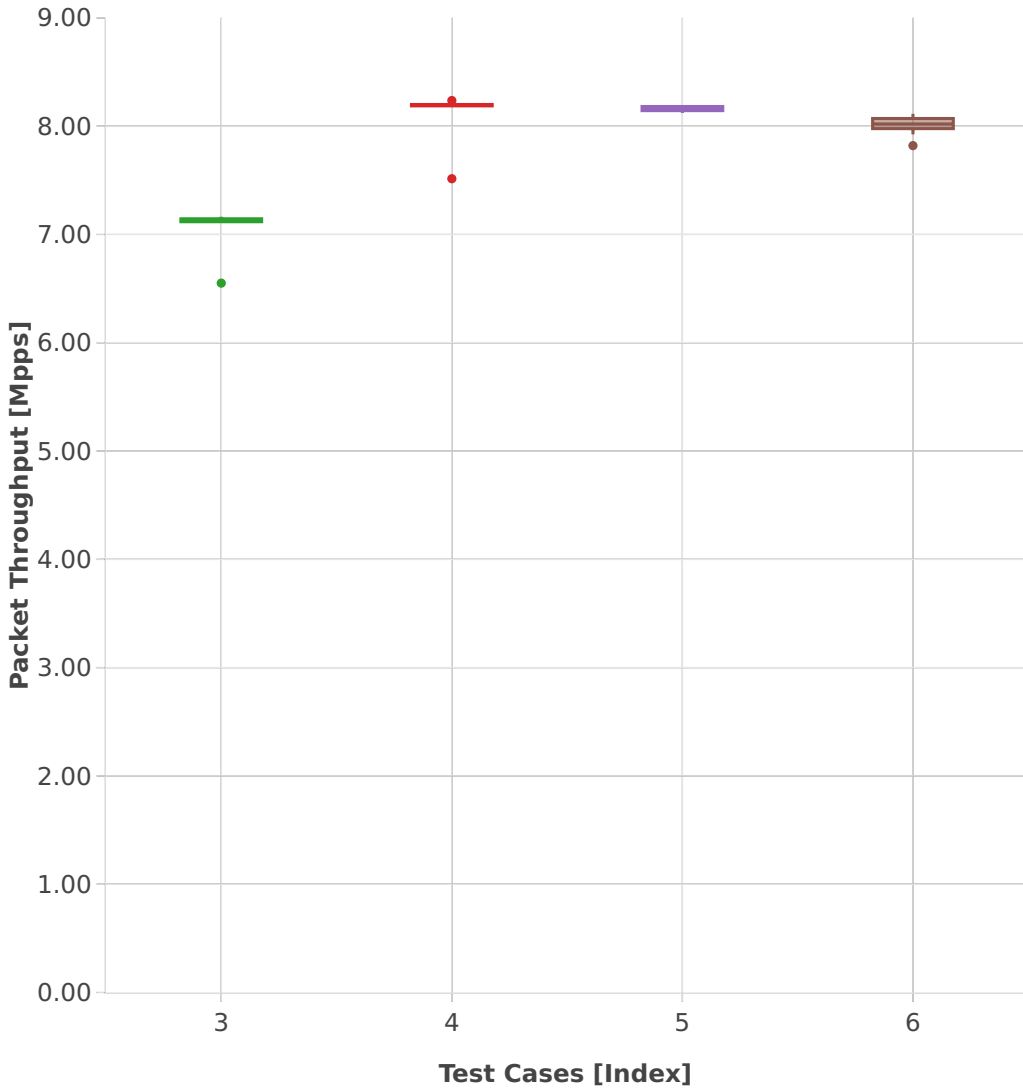

Throughput: vhost-l2sw-3n-hsw-x520-64b-2t2c-base-pdr

- 1. (00 run) 1lbvplacp-dot1q-l2bdbasemaclrn-eth-2vhostvr1024-1vm
- 2. (10 runs) 1lbvplacp-dot1q-l2xcbase-eth-2vhostvr1024-1vm
- 3. (00 run) dot1q-l2bdbasemaclrn-eth-2vhostvr1024-1vm
- 4. (10 runs) dot1q-l2xcbase-eth-2vhostvr1024-1vm
- 5. (09 runs) eth-l2bdbasemaclrn-eth-2vhostvr1024-1vm
- 6. (10 runs) eth-l2xcbase-eth-2vhostvr1024-1vm