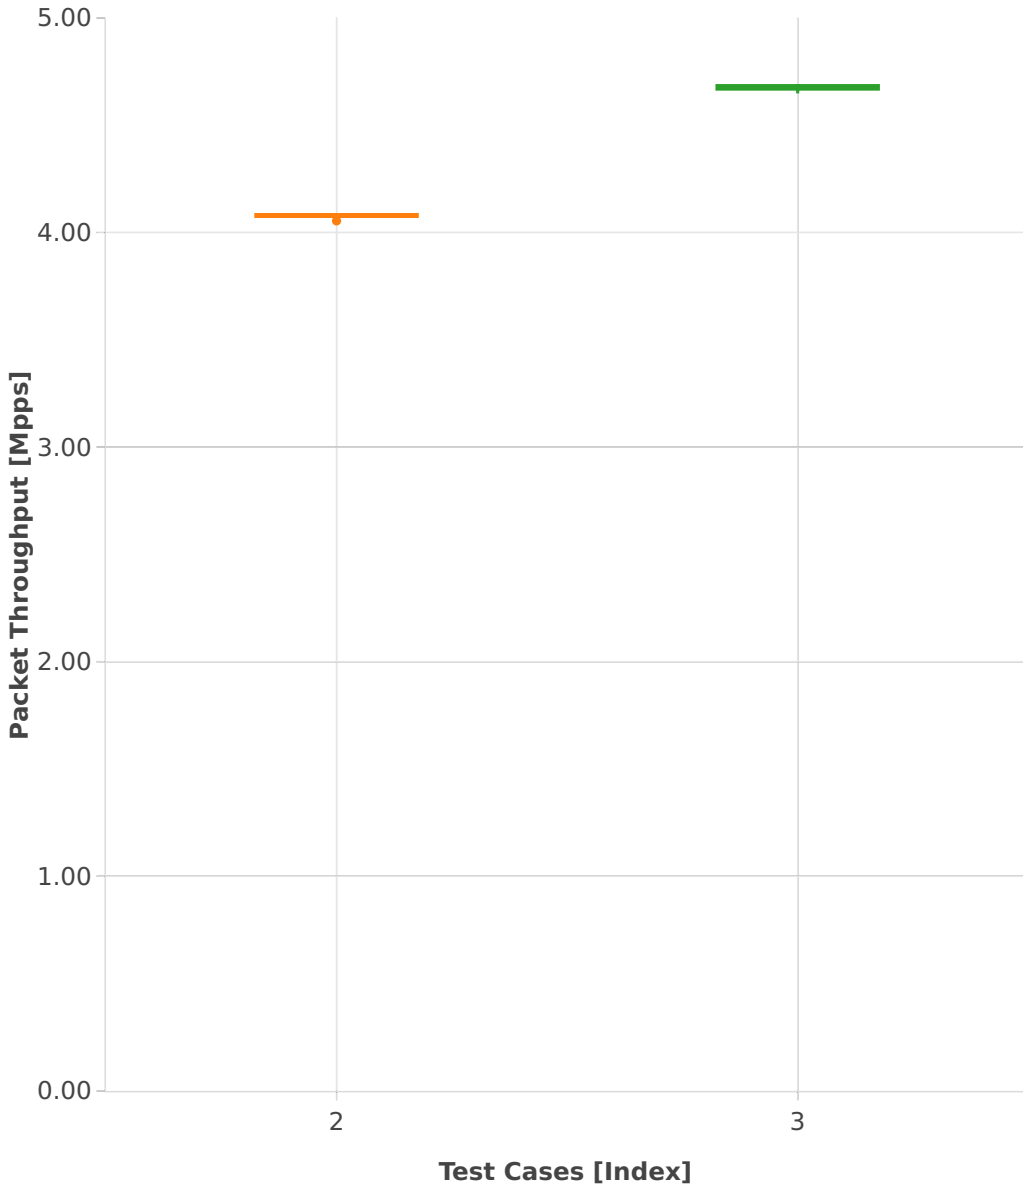

**Throughput: vhost-l2sw-3n-hsw-x520-64b-1t1c-base\_and\_scale-pdr**

- 1. (10 runs) 1bvpplac-dot1q-l2bdbasemaclrn-eth-2vhostvr1024-1vm
- 2. (00 run) dot1q-l2bdbasemaclrn-eth-2vhostvr1024-1vm
- 3. (10 runs) eth-l2bdbasemaclrn-eth-2vhostvr1024-1vm