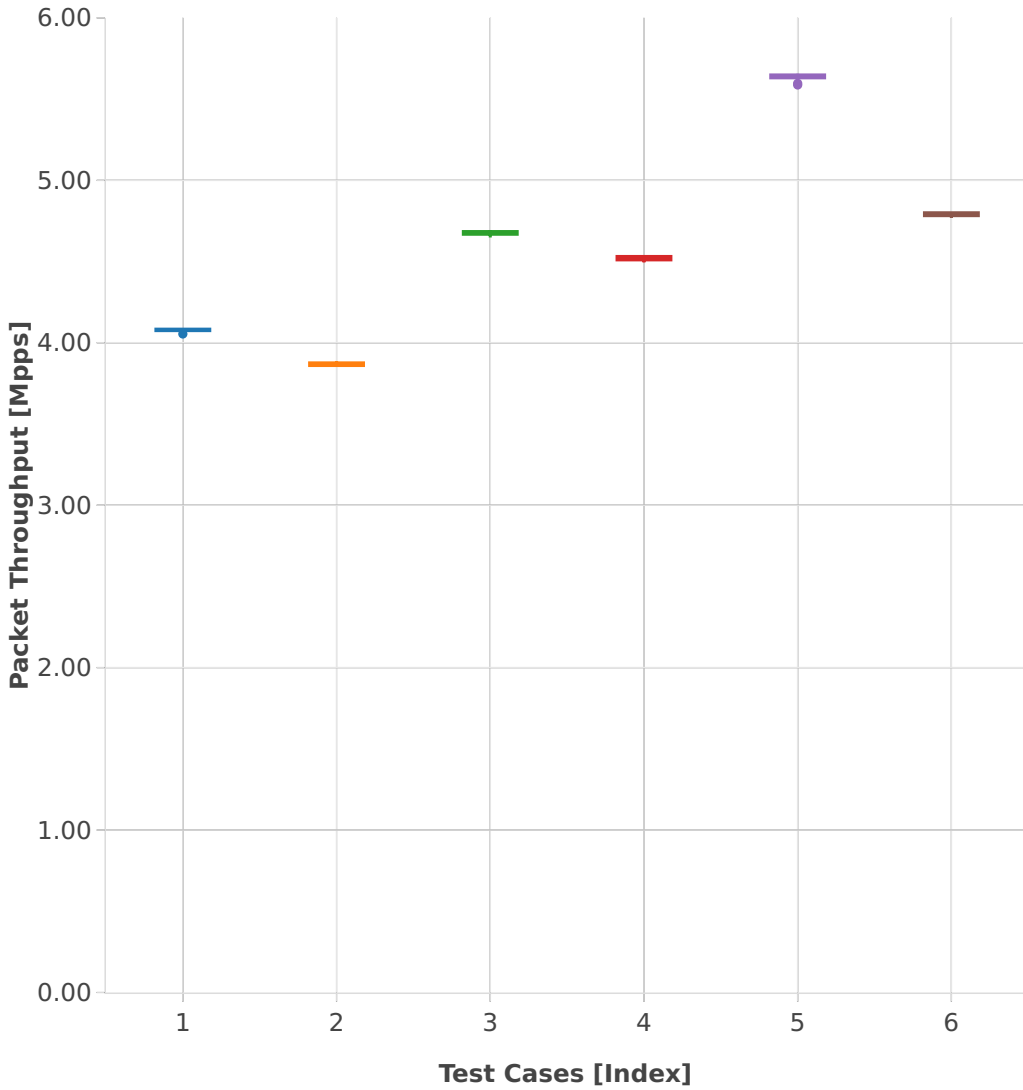

Throughput: vhost-l2sw-3n-hsw-x520-64b-1t1c-base_and_features-pdr

- 1. (10 runs) dot1q-l2bdbasemaclrn-eth-2vhostvr1024-1vm
- 2. (10 runs) 1lbpplacp-dot1q-l2bdbasemaclrn-eth-2vhostvr1024-1vm
- 3. (10 runs) eth-l2bdbasemaclrn-eth-2vhostvr1024-1vm
- 4. (10 runs) 1lbpplacp-dot1q-l2xcbase-eth-2vhostvr1024-1vm
- 5. (10 runs) eth-l2xcbase-eth-2vhostvr1024-1vm
- 6. (10 runs) dot1q-l2xcbase-eth-2vhostvr1024-1vm