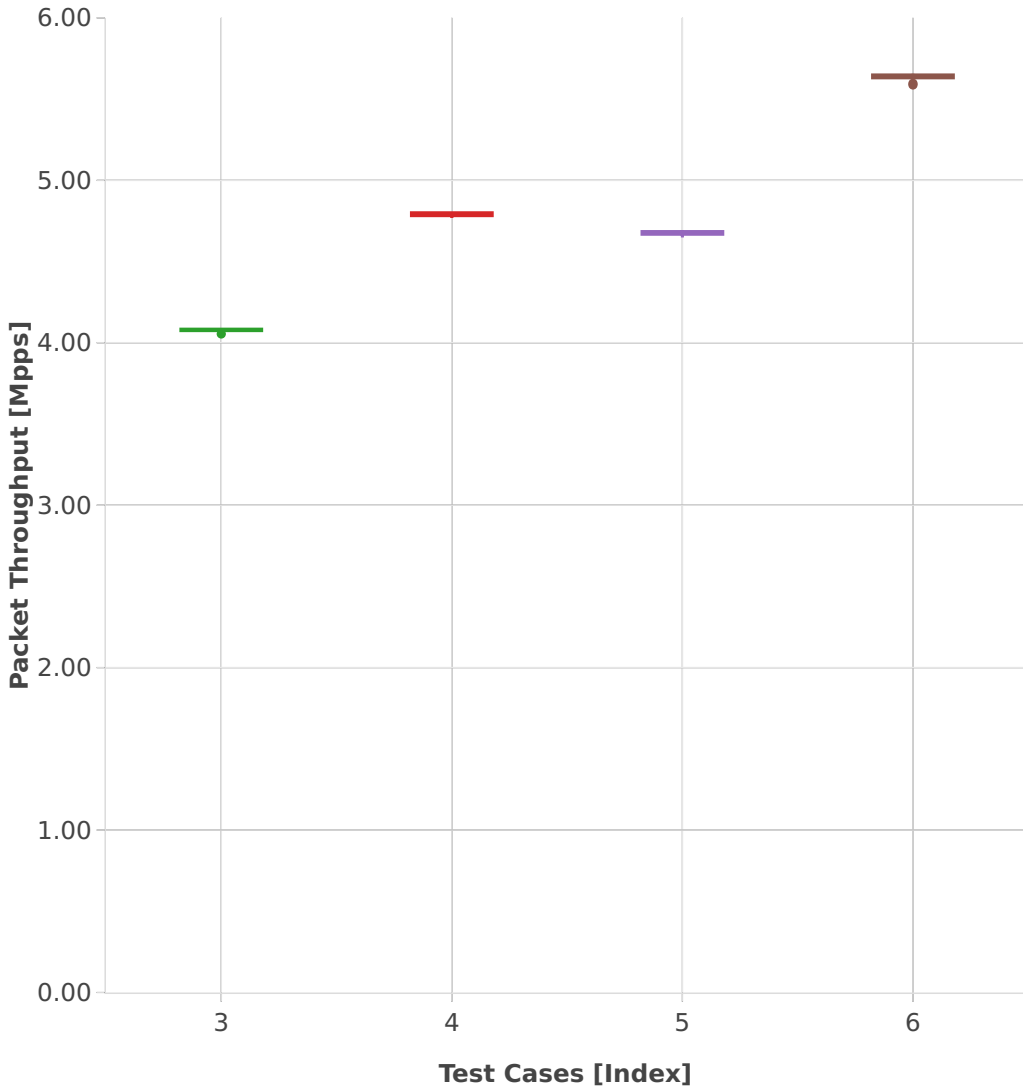

Throughput: vhost-l2sw-3n-hsw-x520-64b-1t1c-base-pdr

- 1. (00 run) 1lbvpplacp-dot1q-l2bdbasemaclrn-eth-2vhostvr1024-1vm
- 2. (10 runs) 1lbvpplacp-dot1q-l2xcbase-eth-2vhostvr1024-1vm
- 3. (00 run) dot1q-l2bdbasemaclrn-eth-2vhostvr1024-1vm
- 4. (10 runs) dot1q-l2xcbase-eth-2vhostvr1024-1vm
- 5. (10 runs) eth-l2bdbasemaclrn-eth-2vhostvr1024-1vm
- 6. (10 runs) eth-l2xcbase-eth-2vhostvr1024-1vm