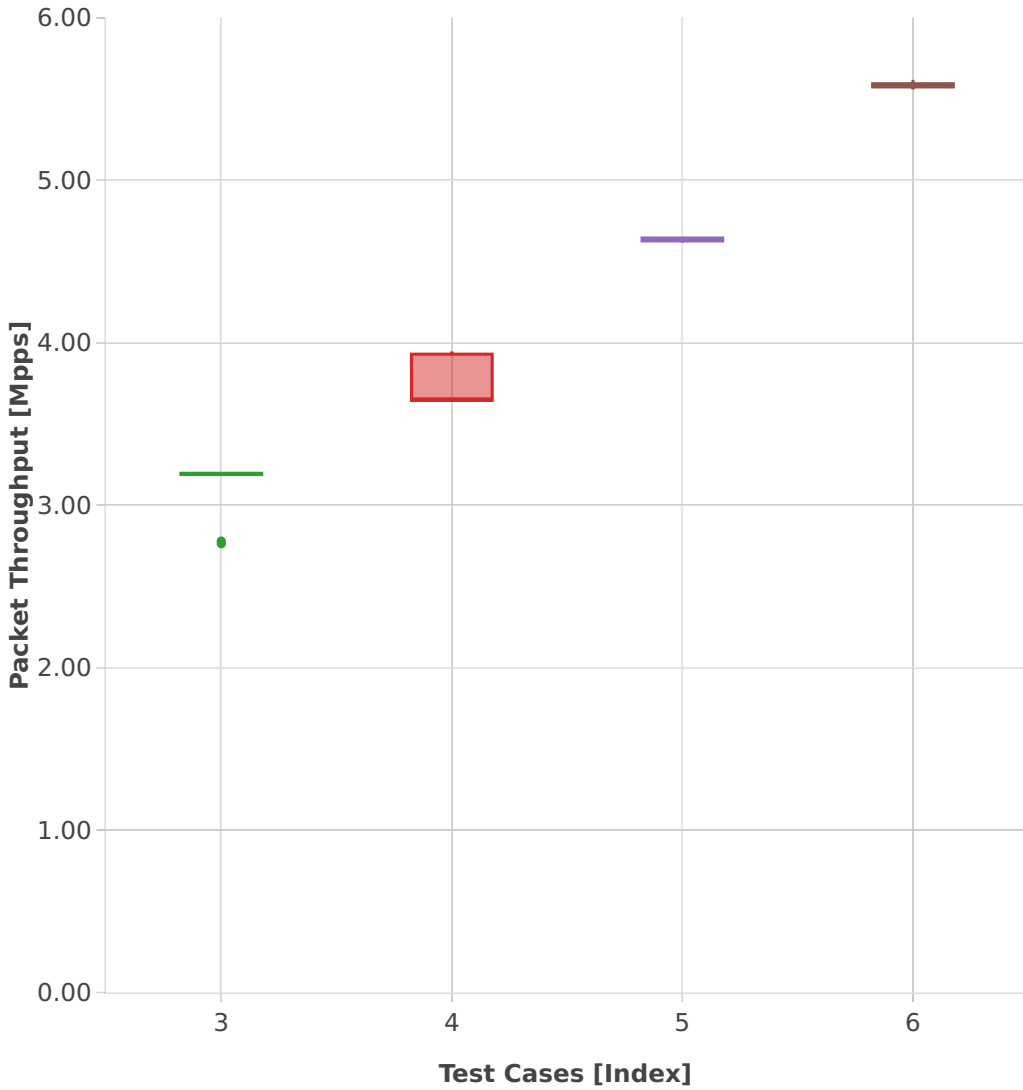

Throughput: vhost-l2sw-3n-hsw-x520-64b-1t1c-base-ndr

- 1. (00 run) 1lbvpplacp-dot1q-l2bdbasemaclrn-eth-2vhostvr1024-1vm
- 2. (10 runs) 1lbvpplacp-dot1q-l2xcbase-eth-2vhostvr1024-1vm
- 3. (00 run) dot1q-l2bdbasemaclrn-eth-2vhostvr1024-1vm
- 4. (10 runs) dot1q-l2xcbase-eth-2vhostvr1024-1vm
- 5. (10 runs) eth-l2bdbasemaclrn-eth-2vhostvr1024-1vm
- 6. (10 runs) eth-l2xcbase-eth-2vhostvr1024-1vm