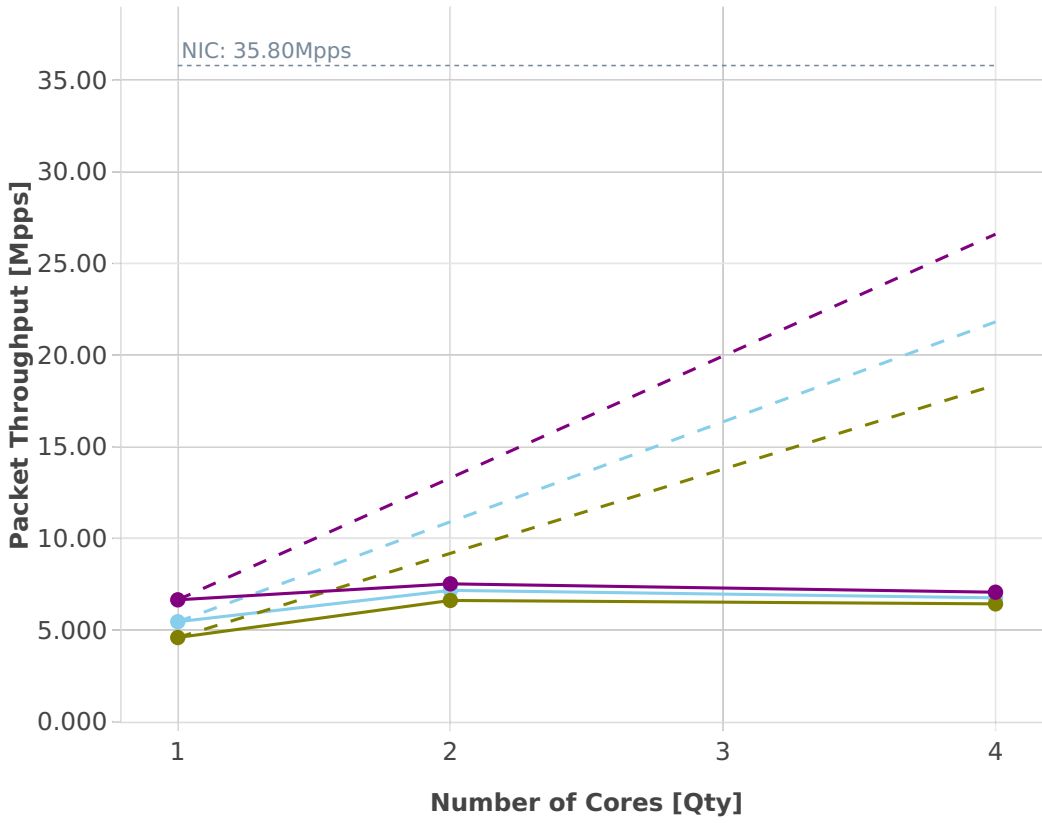

Speedup Multi-core: vhost-l2sw-2n-skx-xxv710-64b-base-ndr

-- Perfect — Measured ... Limit

- eth-l2bdbasemaclrn-eth-2vhostvr1024-1vm
- dot1q-l2bdbasemaclrn-eth-2vhostvr1024-1vm
- eth-l2xcbase-eth-2vhostvr1024-1vm