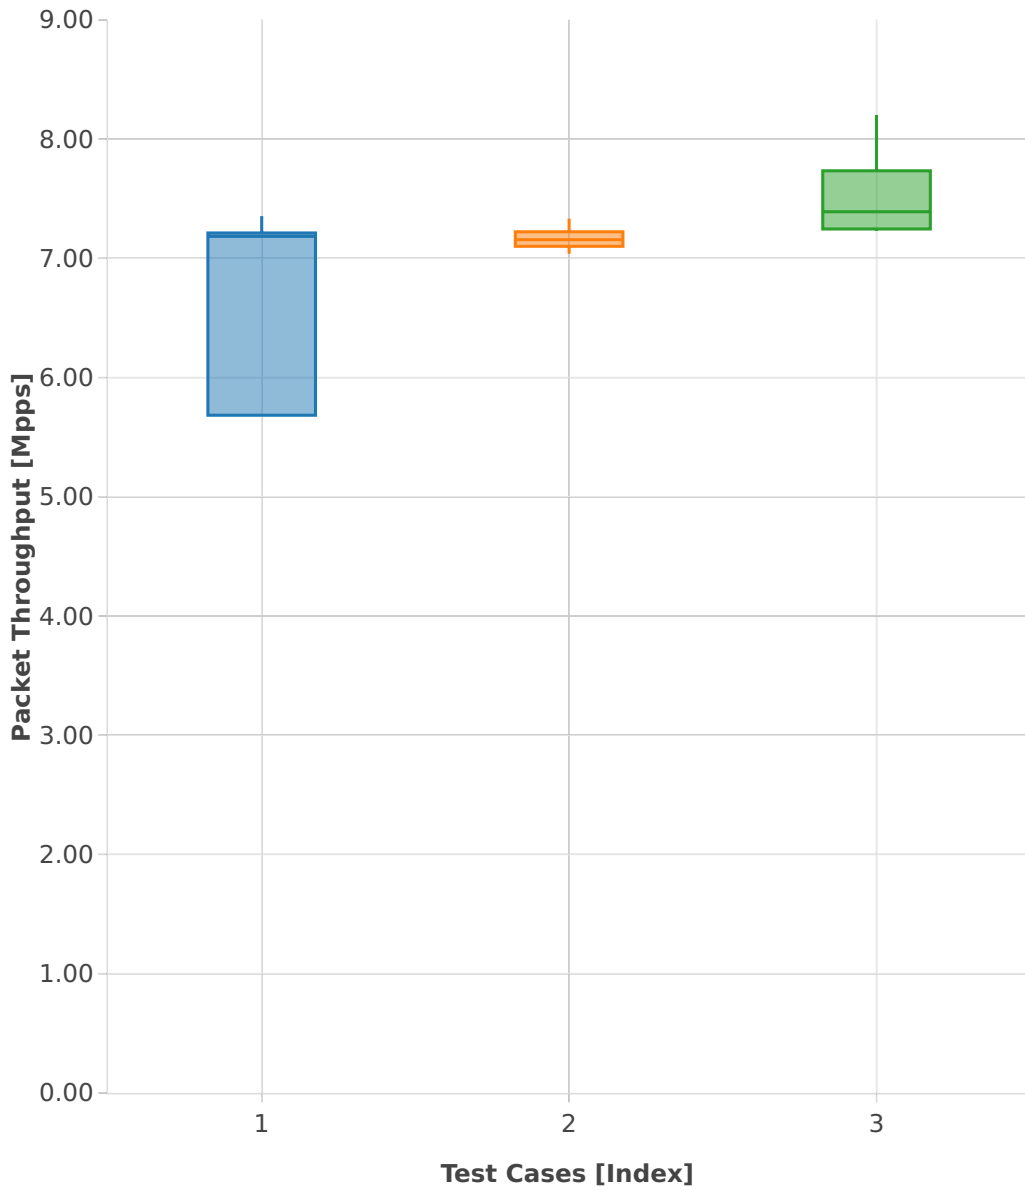

Throughput: vhost-l2sw-2n-skx-xxv710-64b-4t2c-base_and_features-ndr

- 1. (10 runs) dot1q-l2bdbasemaclrn-eth-2vhostvr1024-1vm
- 2. (10 runs) eth-l2bdbasemaclrn-eth-2vhostvr1024-1vm
- 3. (10 runs) eth-l2xcbase-eth-2vhostvr1024-1vm