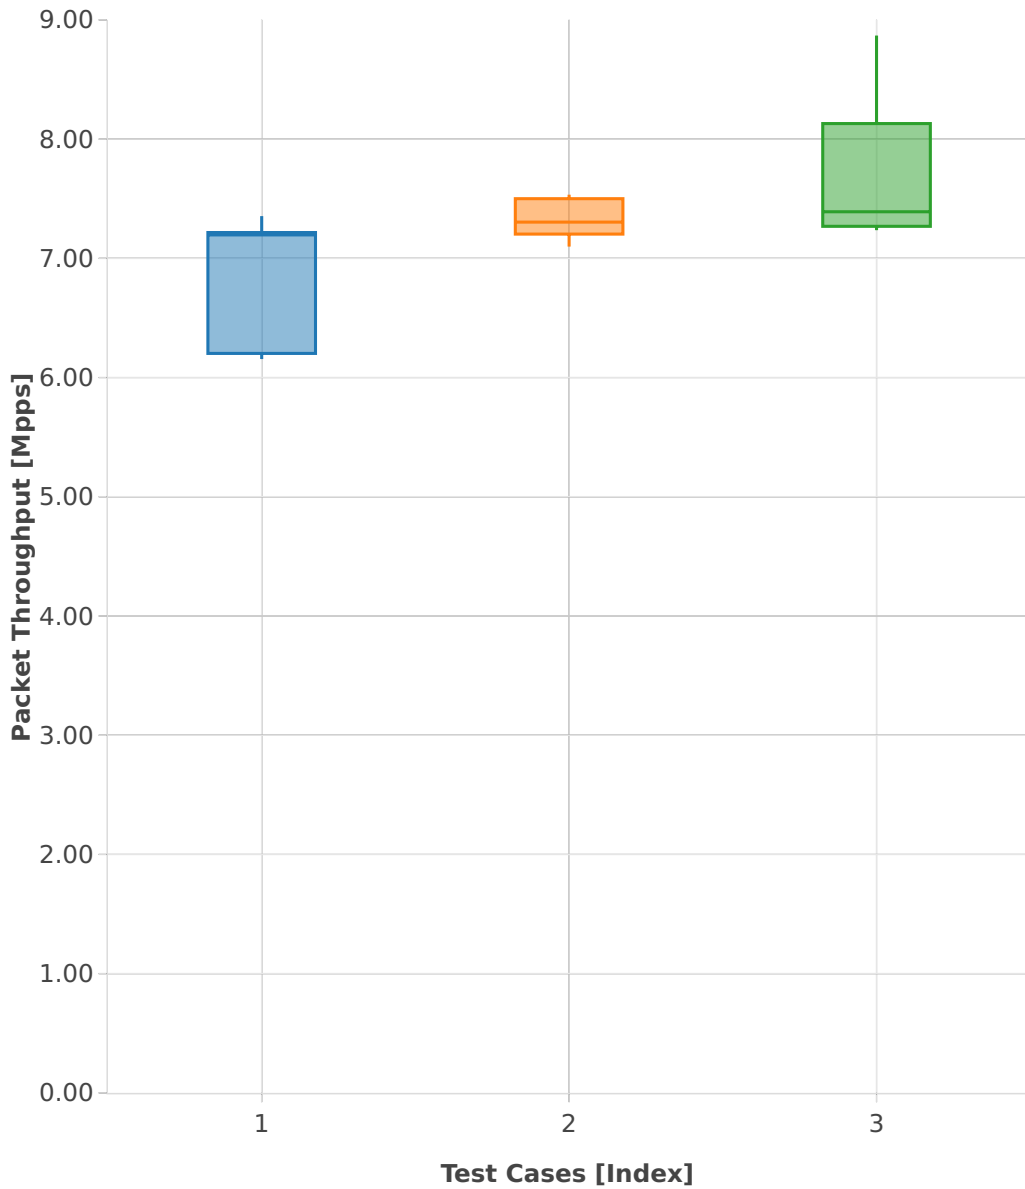

# Throughput: vhost-l2sw-2n-skx-xxv710-64b-4t2c-base-pdr

- 1. (10 runs) dot1q-l2bdbasemaclrn-eth-2vhostvr1024-1vm
- 2. (10 runs) eth-l2bdbasemaclrn-eth-2vhostvr1024-1vm
- 3. (10 runs) eth-l2xcbase-eth-2vhostvr1024-1vm