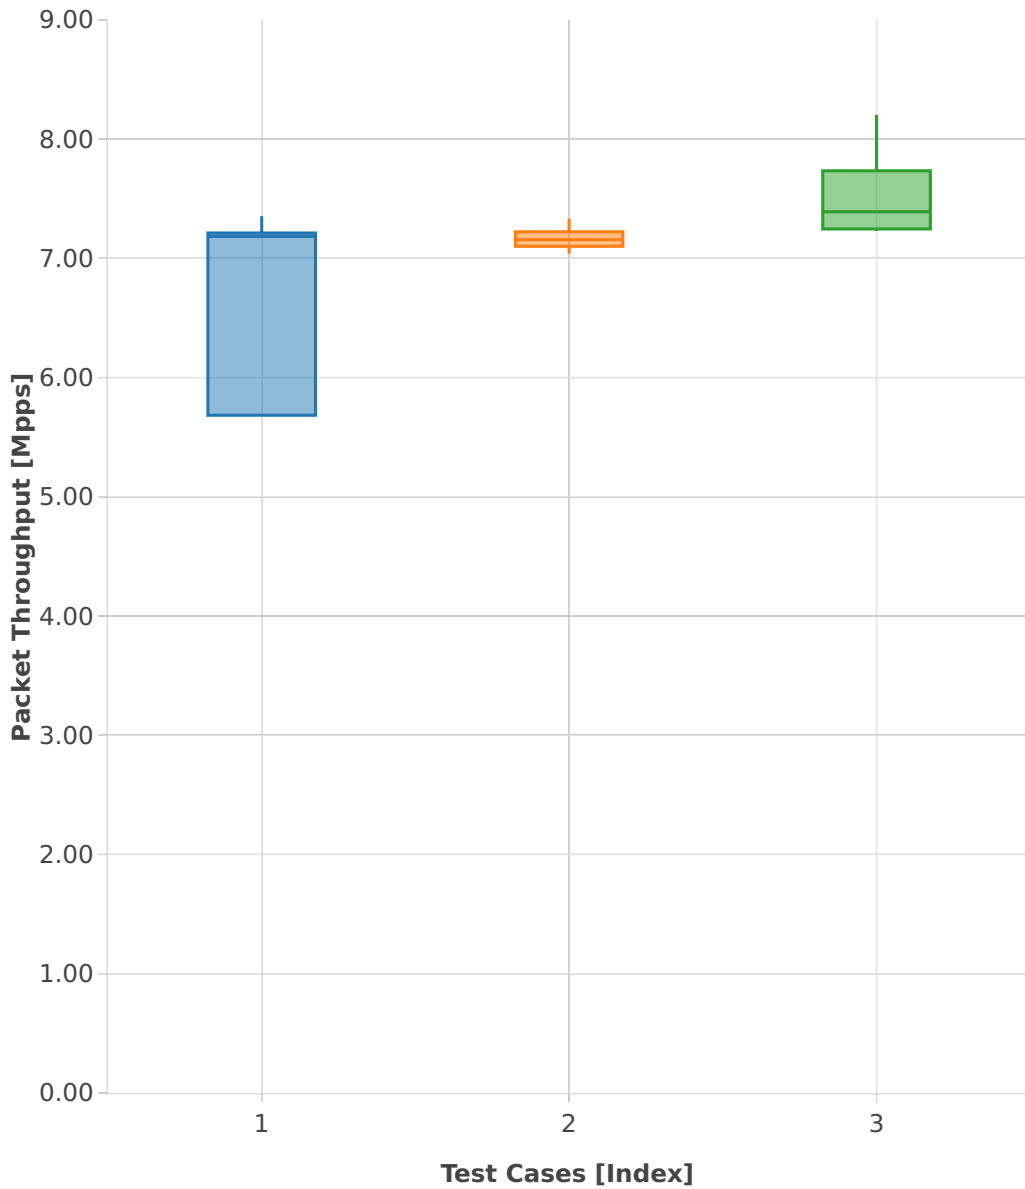

Throughput: vhost-l2sw-2n-skx-xxv710-64b-4t2c-base-ndr

- 1. (10 runs) dot1q-l2bdbasemaclrn-eth-2vhostvr1024-1vm
- 2. (10 runs) eth-l2bdbasemaclrn-eth-2vhostvr1024-1vm
- 3. (10 runs) eth-l2xcbase-eth-2vhostvr1024-1vm