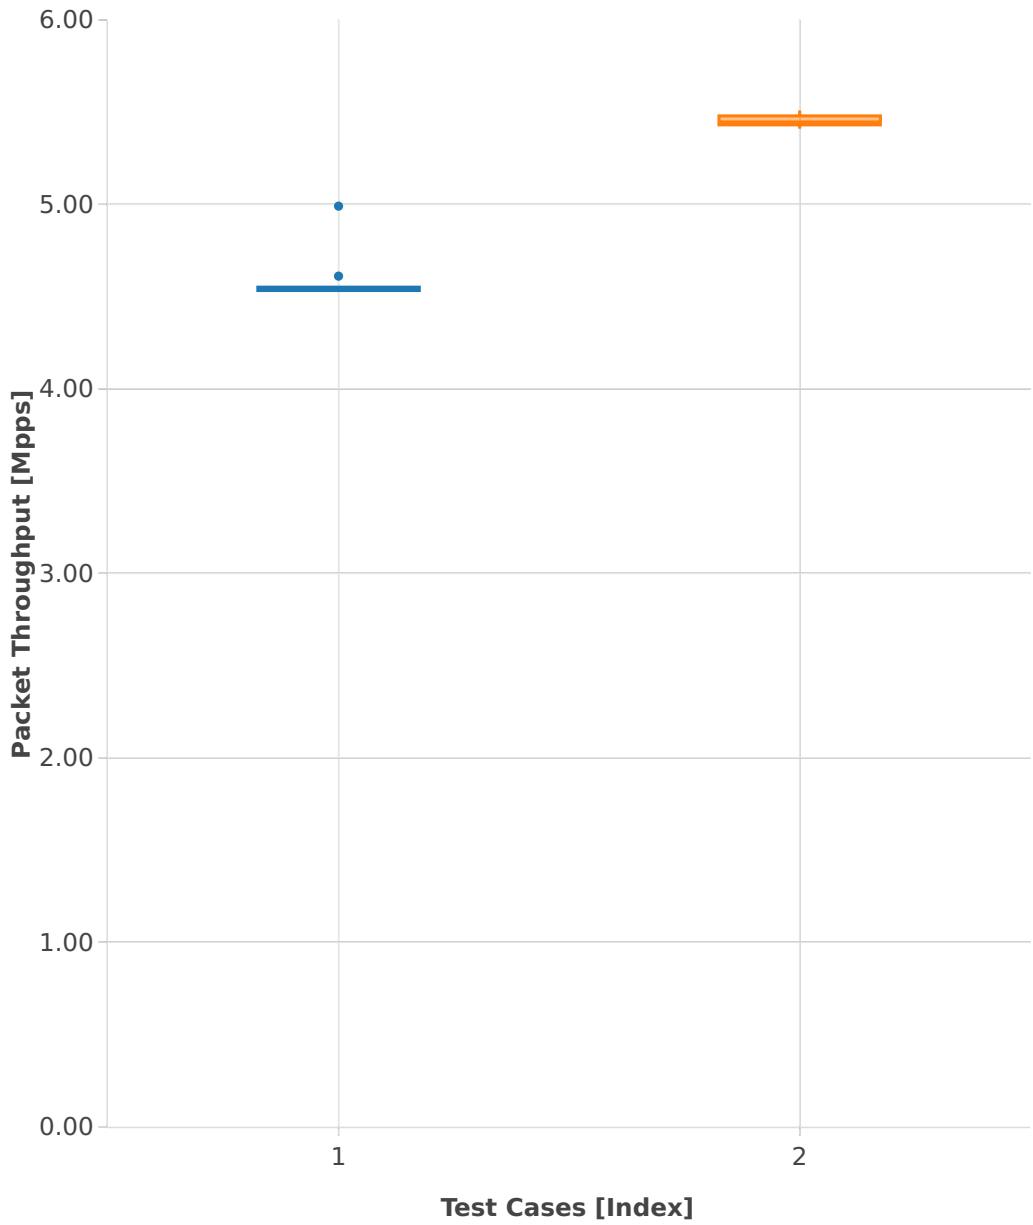

Throughput: vhost-l2sw-2n-skx-xxv710-64b-2t1c-base_and_scale-ndr

■ 1. (10 runs) dot1q-l2bdbasemaclrn-eth-2vhostvr1024-1vm

■ 2. (10 runs) eth-l2bdbasemaclrn-eth-2vhostvr1024-1vm