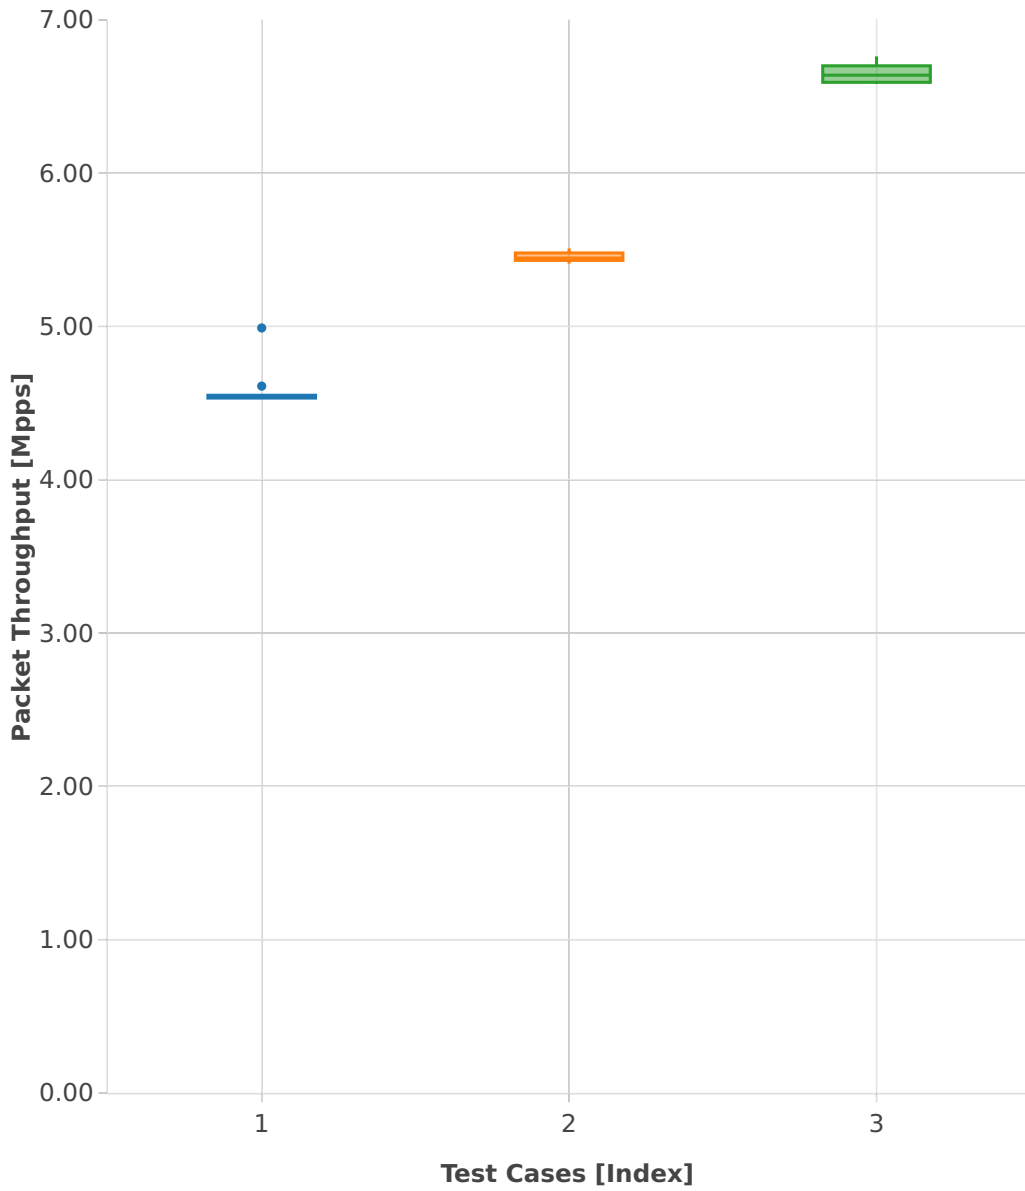

Throughput: vhost-l2sw-2n-skx-xxv710-64b-2t1c-base_and_features-ndr

- 1. (10 runs) dot1q-l2bdbasemaclrn-eth-2vhostvr1024-1vm
- 2. (10 runs) eth-l2bdbasemaclrn-eth-2vhostvr1024-1vm
- 3. (10 runs) eth-l2xcbase-eth-2vhostvr1024-1vm