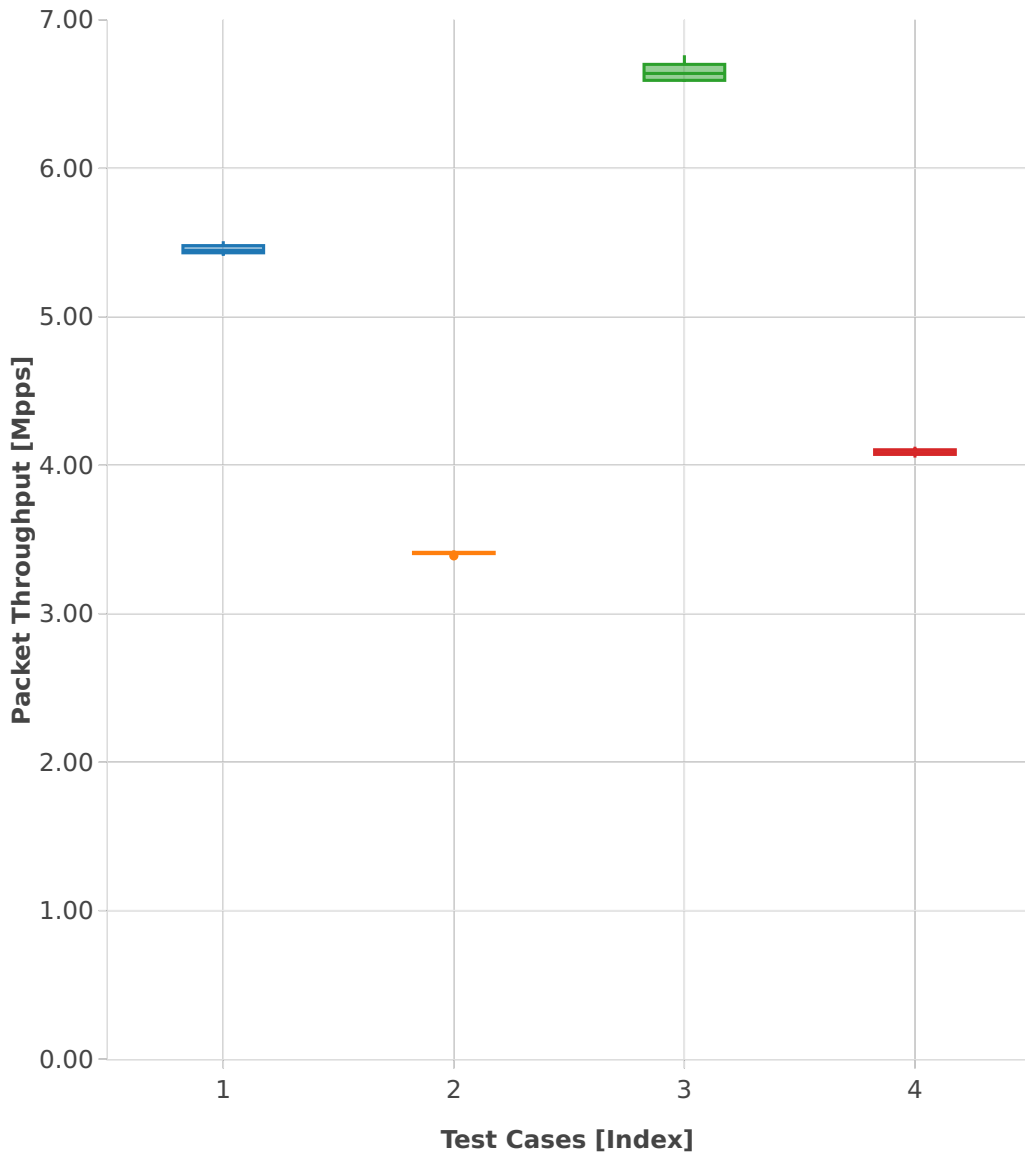

Throughput: vhost-l2sw-2n-skx-xxv710-64b-2t1c-base-vm-ndr

- 1. (10 runs) eth-l2bdbasemaclrn-eth-2vhostvr1024-1vm
- 2. (10 runs) eth-l2bdbasemaclrn-eth-4vhostvr1024-2vm
- 3. (10 runs) eth-l2xcbase-eth-2vhostvr1024-1vm
- 4. (10 runs) eth-l2xcbase-eth-4vhostvr1024-2vm