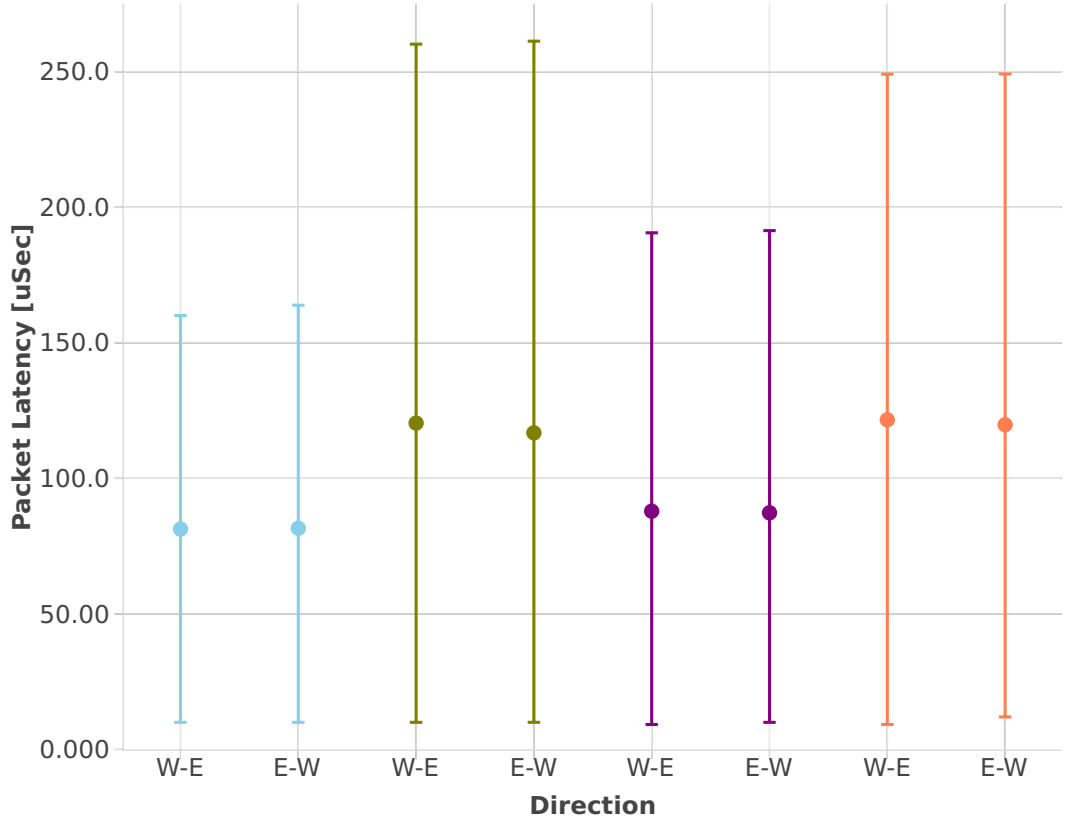

Latency: vhost-l2sw-2n-skx-xxv710-64b-2t1c-base-vm-ndr

- eth-l2xcbase-eth-2vhostvr1024-1vm
- eth-l2bdbasemaclrn-eth-4vhostvr1024-2vm
- eth-l2bdbasemaclrn-eth-2vhostvr1024-1vm
- eth-l2xcbase-eth-4vhostvr1024-2vm