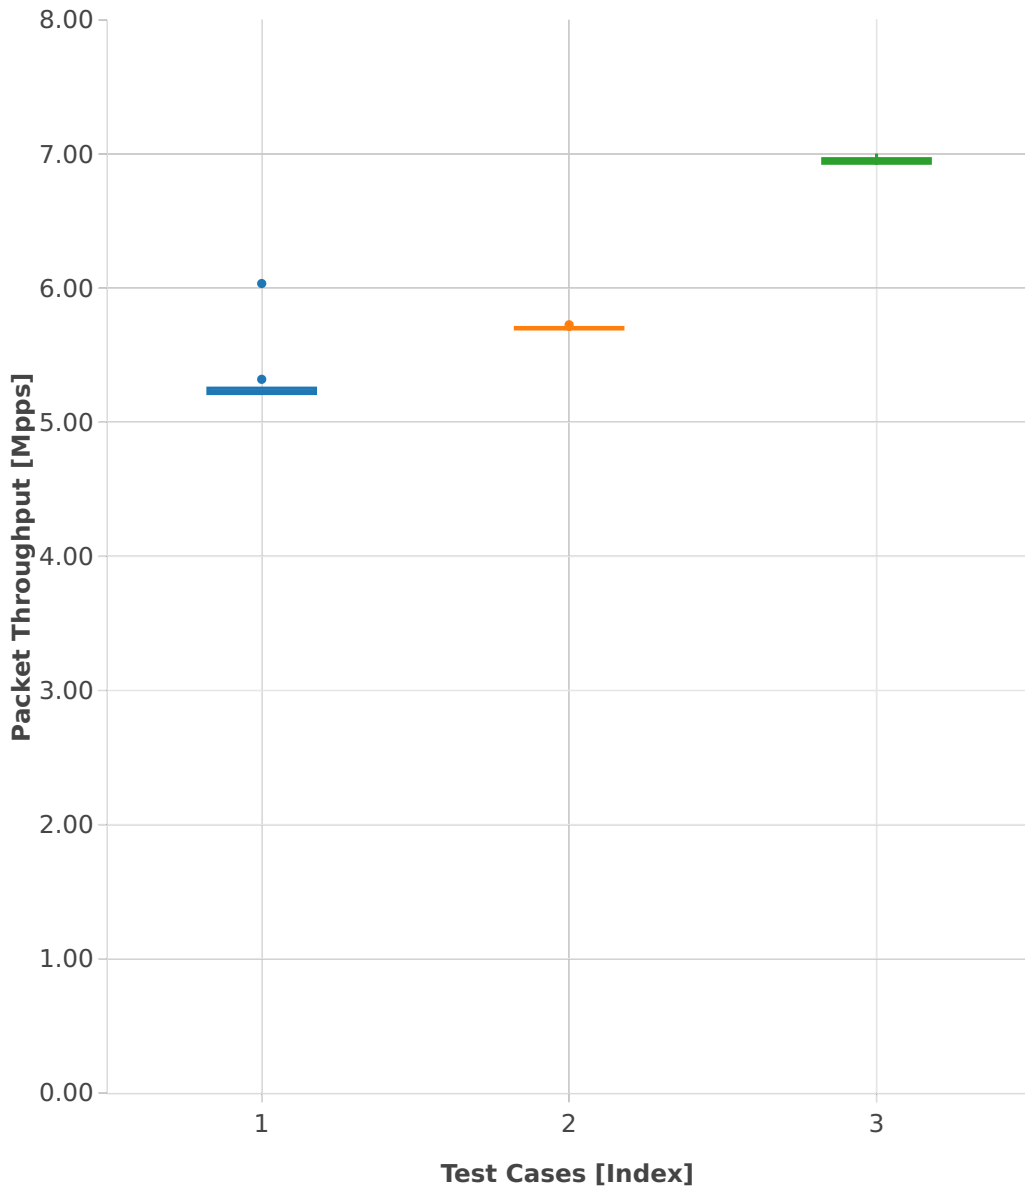

Throughput: vhost-l2sw-2n-skx-xxv710-64b-2t1c-base-pdr

- 1. (10 runs) dot1q-l2bdbasemaclrn-eth-2vhostvr1024-1vm
- 2. (10 runs) eth-l2bdbasemaclrn-eth-2vhostvr1024-1vm
- 3. (10 runs) eth-l2xcbase-eth-2vhostvr1024-1vm