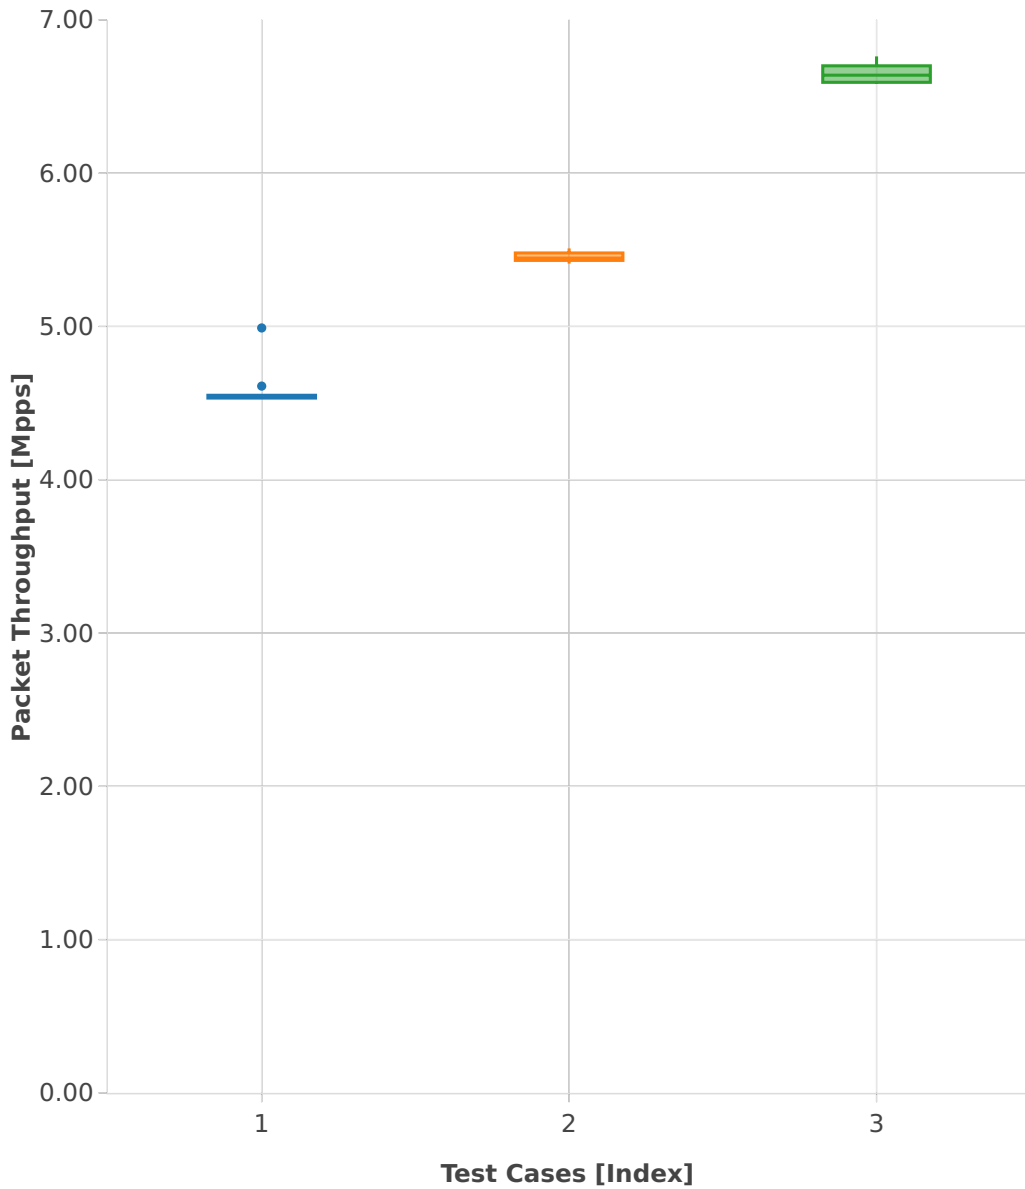

Throughput: vhost-l2sw-2n-skx-xxv710-64b-2t1c-base-ndr

- 1. (10 runs) dot1q-l2bdbasemaclrn-eth-2vhostvr1024-1vm
- 2. (10 runs) eth-l2bdbasemaclrn-eth-2vhostvr1024-1vm
- 3. (10 runs) eth-l2xcbase-eth-2vhostvr1024-1vm