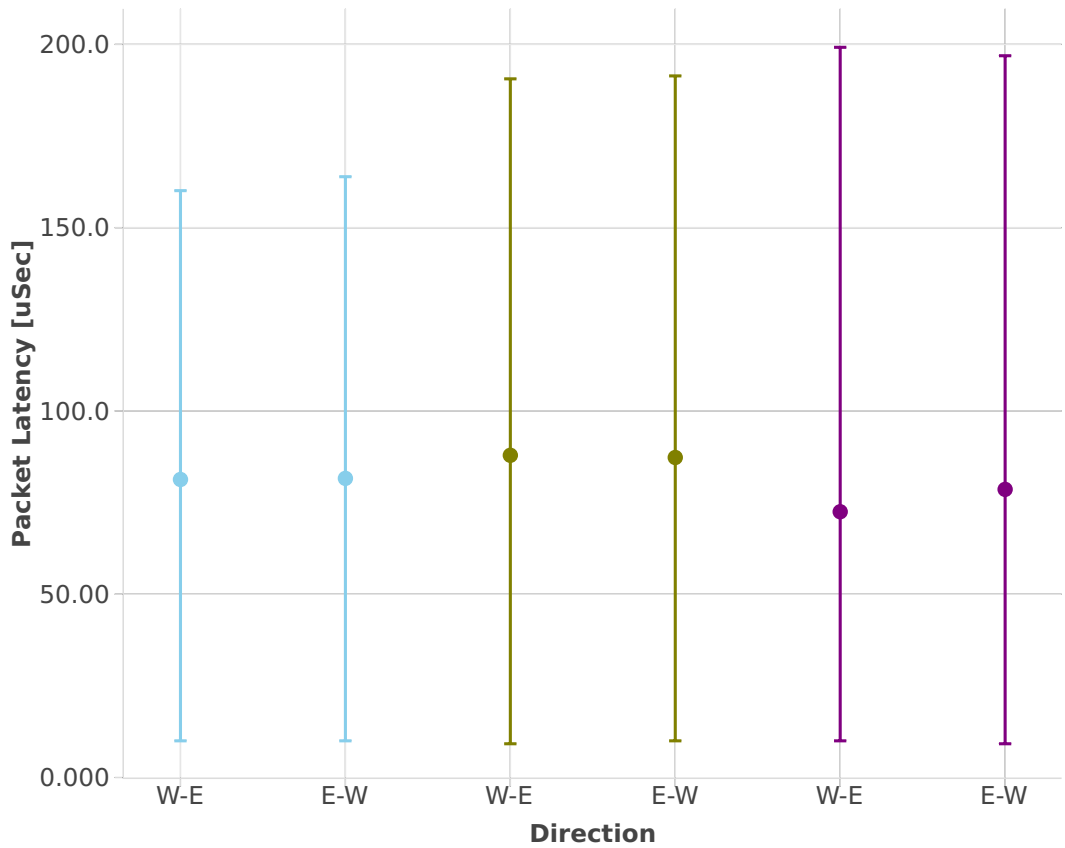

Latency: vhost-l2sw-2n-skx-xxv710-64b-2t1c-base-ndr

- eth-l2xcbase-eth-2vhostvr1024-1vm
- eth-l2bdbasemaclrn-eth-2vhostvr1024-1vm
- dot1q-l2bdbasemaclrn-eth-2vhostvr1024-1vm