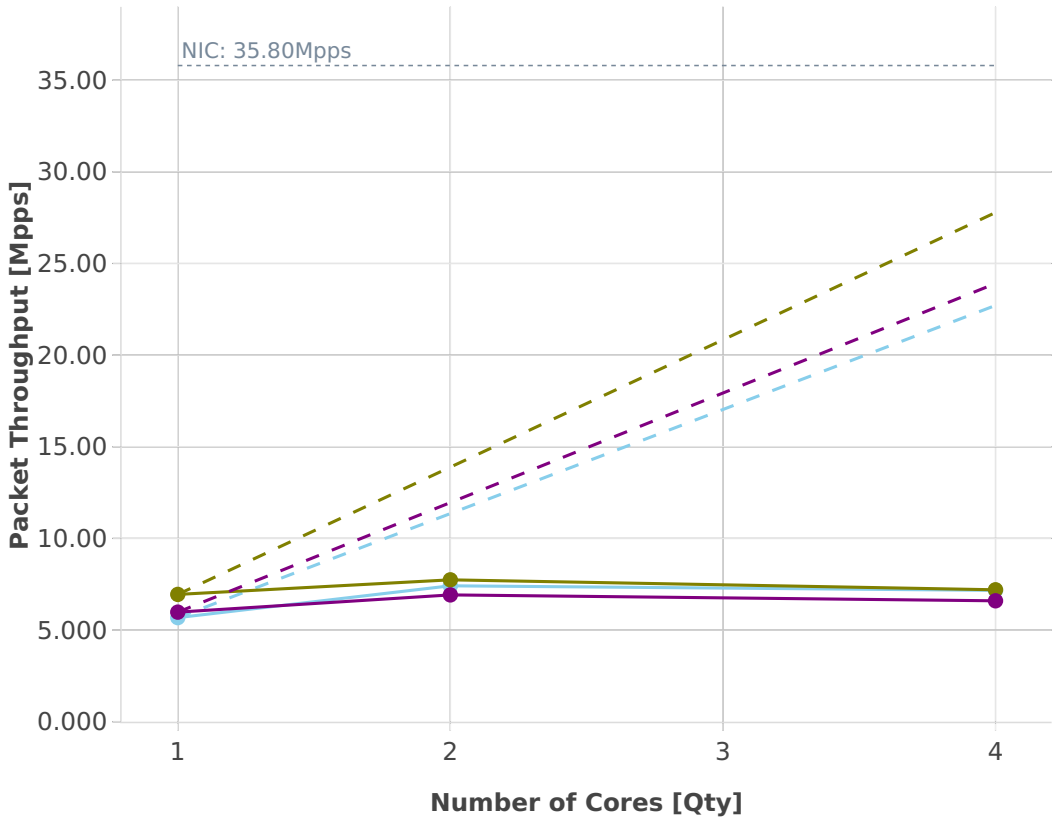

Speedup Multi-core: vhost-l2sw-2n-skx-x710-64b-base-pdr

- Perfect
- Measured
- ... Limit
- eth-l2bdbasemaclrn-eth-2vhostvr1024-1vm
- eth-l2xcbase-eth-2vhostvr1024-1vm
- dot1q-l2bdbasemaclrn-eth-2vhostvr1024-1vm