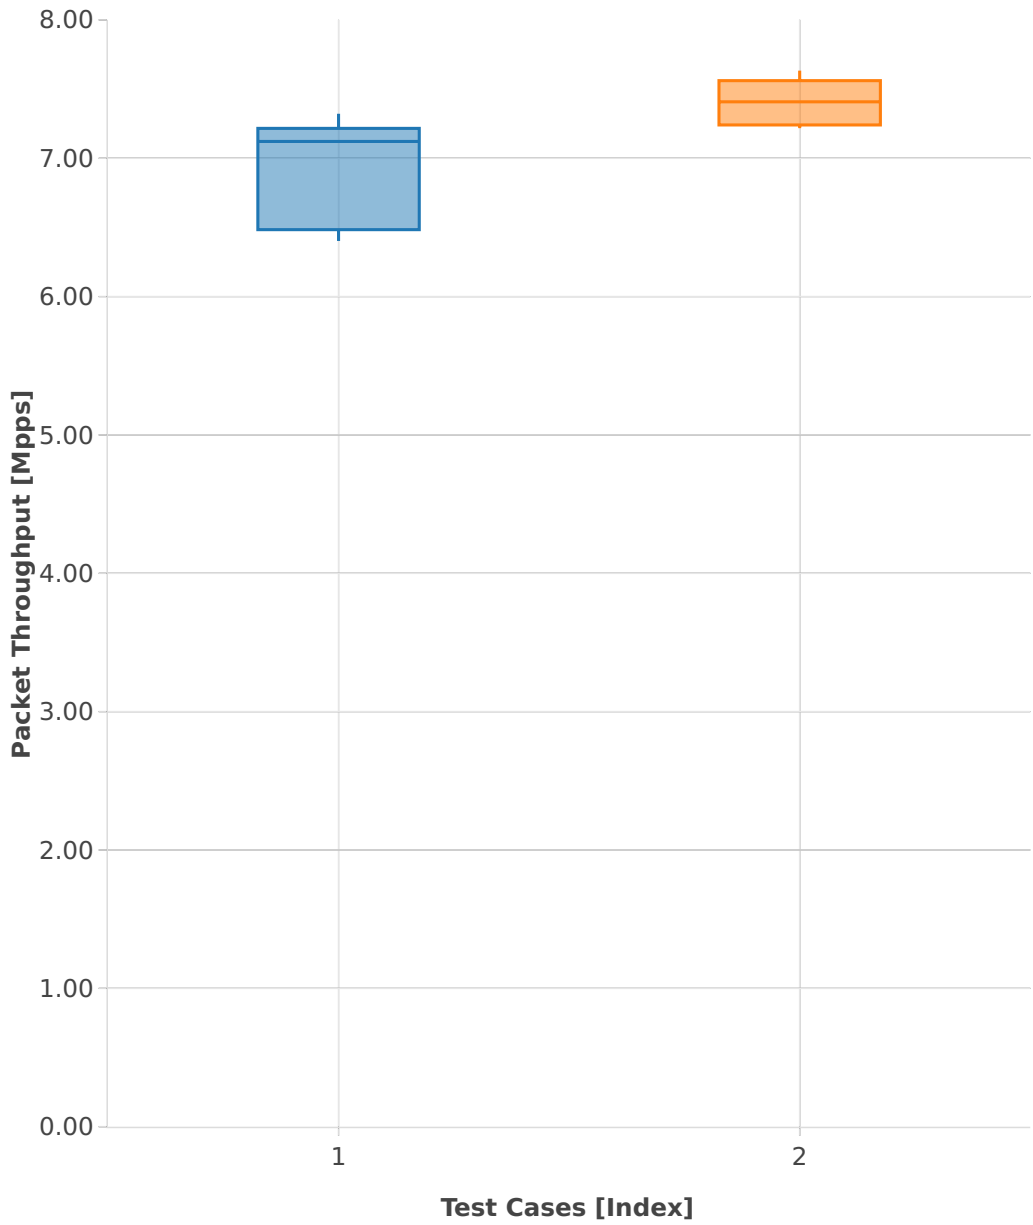

Throughput: vhost-l2sw-2n-skx-x710-64b-4t2c-base_and_scale-pdr

1. (10 runs) dot1q-l2bdbasemaclrn-eth-2vhostvr1024-1vm

2. (10 runs) eth-l2bdbasemaclrn-eth-2vhostvr1024-1vm