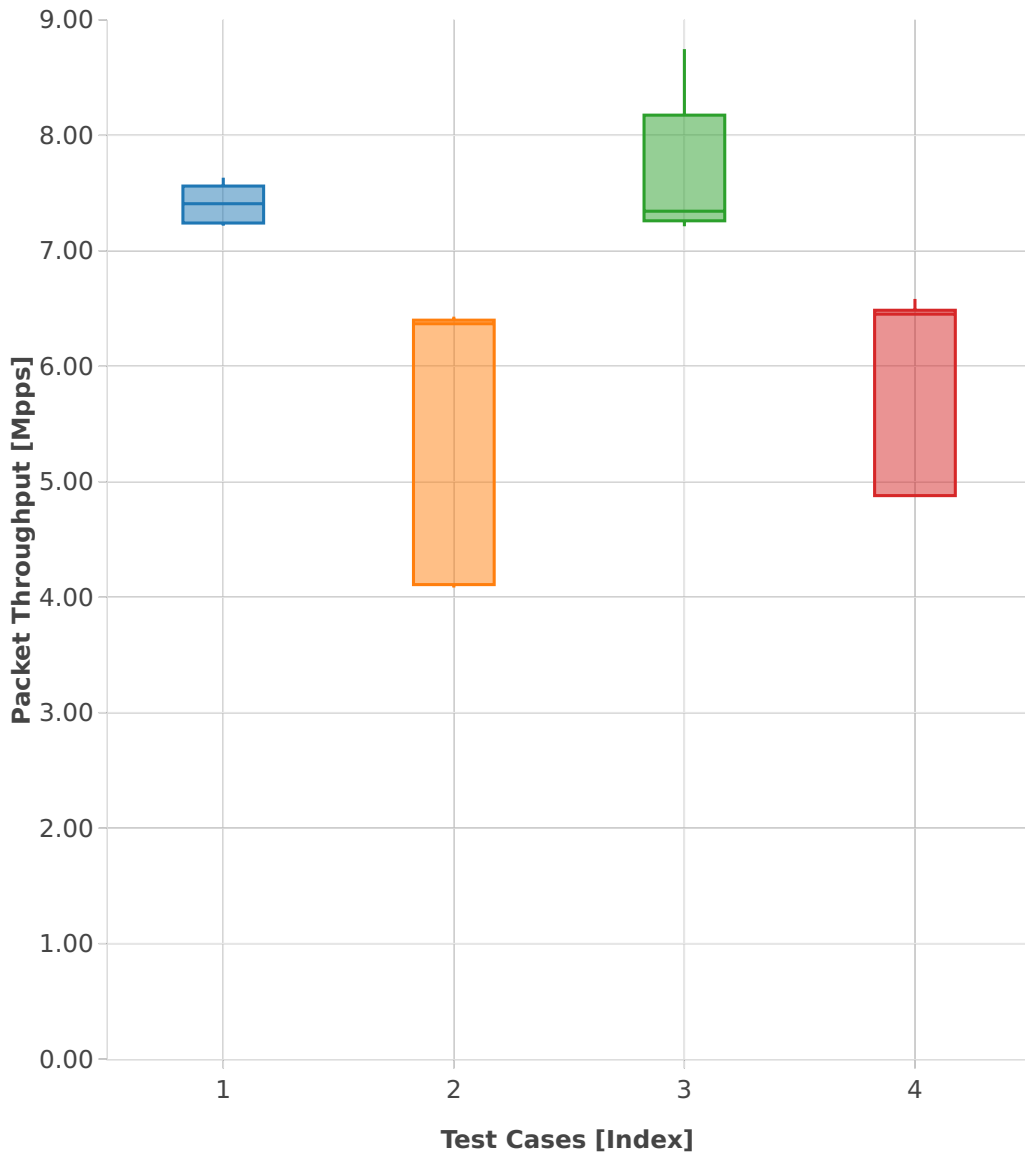

Throughput: vhost-l2sw-2n-skx-x710-64b-4t2c-base-vm-pdr

- 1. (10 runs) eth-l2bdbasemaclrn-eth-2vhostvr1024-1vm
- 2. (10 runs) eth-l2bdbasemaclrn-eth-4vhostvr1024-2vm
- 3. (10 runs) eth-l2xcbase-eth-2vhostvr1024-1vm
- 4. (10 runs) eth-l2xcbase-eth-4vhostvr1024-2vm