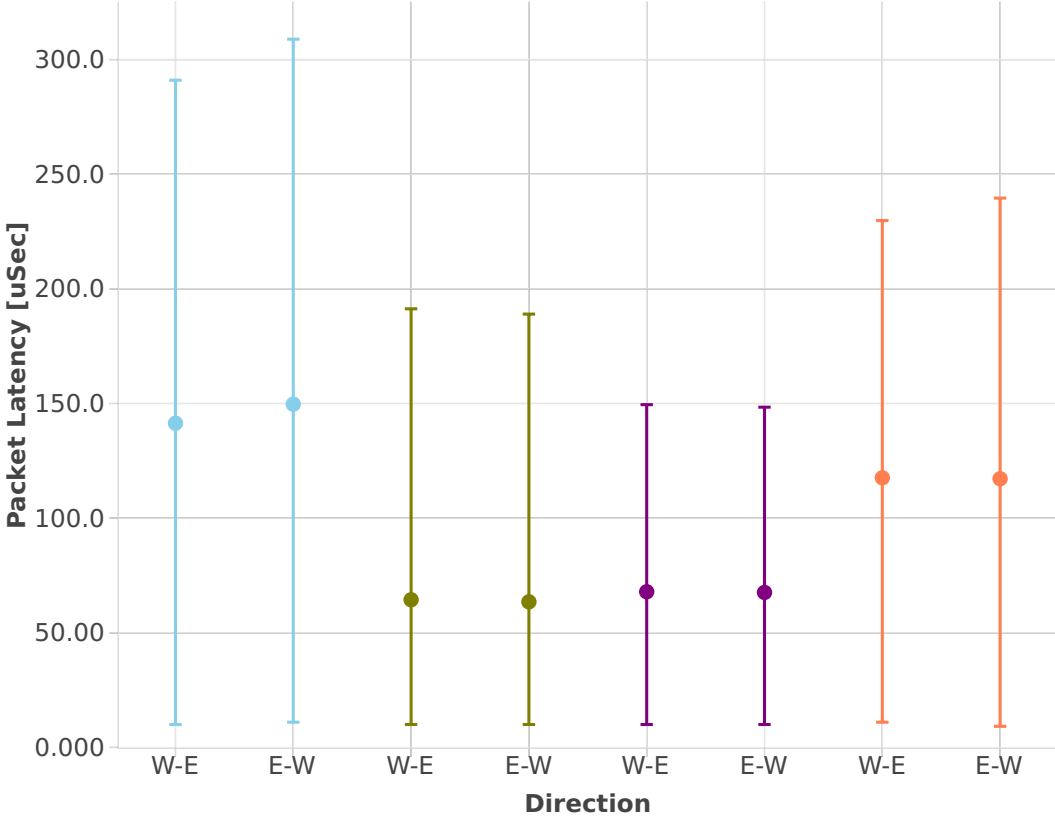

Latency: vhost-l2sw-2n-skx-x710-64b-4t2c-base-vm-ndr

- eth-l2bdbasemaclrn-eth-4vhostvr1024-2vm
- eth-l2xcbase-eth-2vhostvr1024-1vm
- eth-l2bdbasemaclrn-eth-2vhostvr1024-1vm
- eth-l2xcbase-eth-4vhostvr1024-2vm