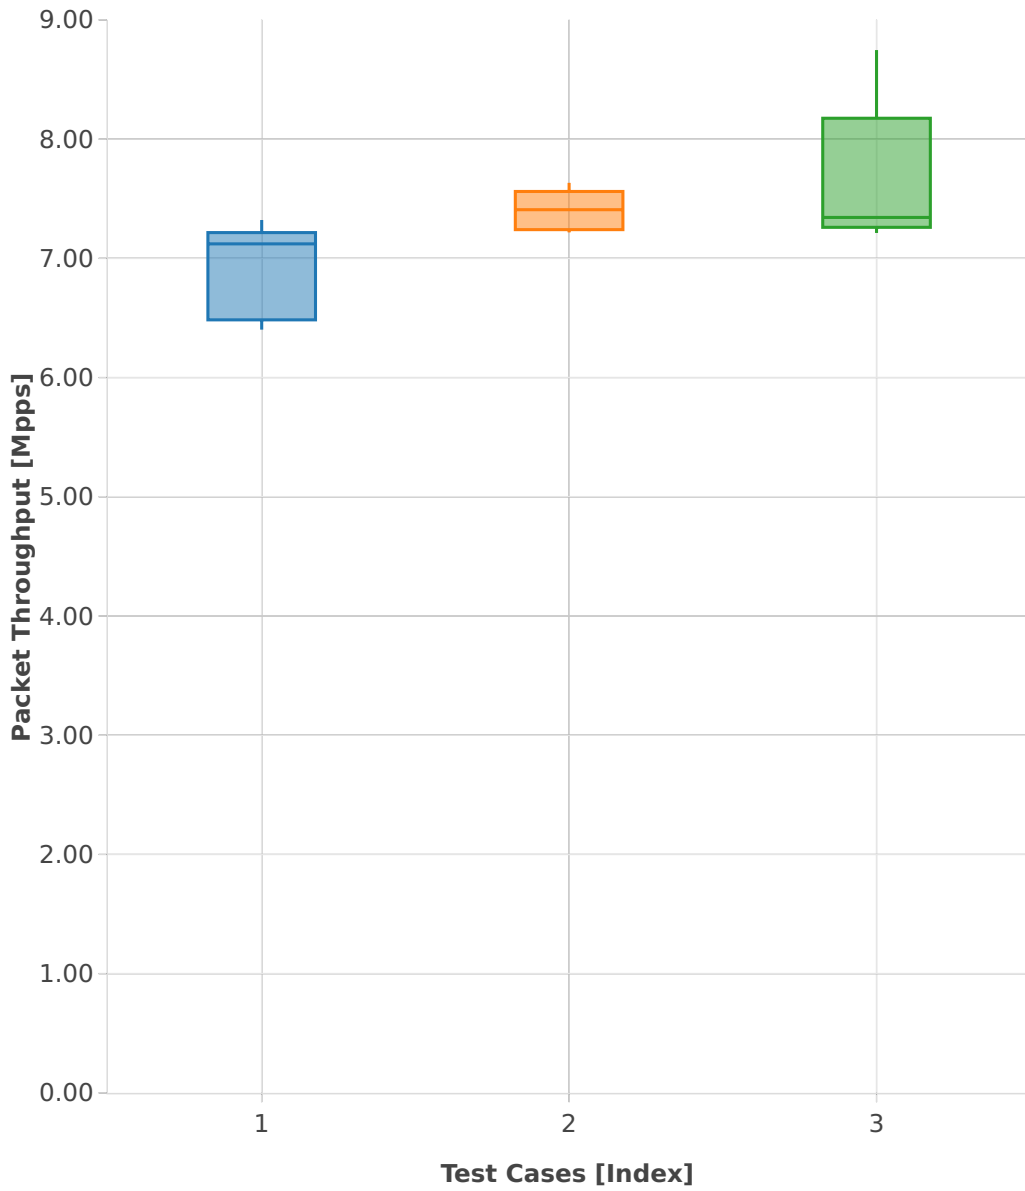

### Throughput: vhost-l2sw-2n-skx-x710-64b-4t2c-base-pdr

- 1. (10 runs) dot1q-l2bdbasemaclrn-eth-2vhostvr1024-1vm
- 2. (10 runs) eth-l2bdbasemaclrn-eth-2vhostvr1024-1vm
- 3. (10 runs) eth-l2xcbase-eth-2vhostvr1024-1vm