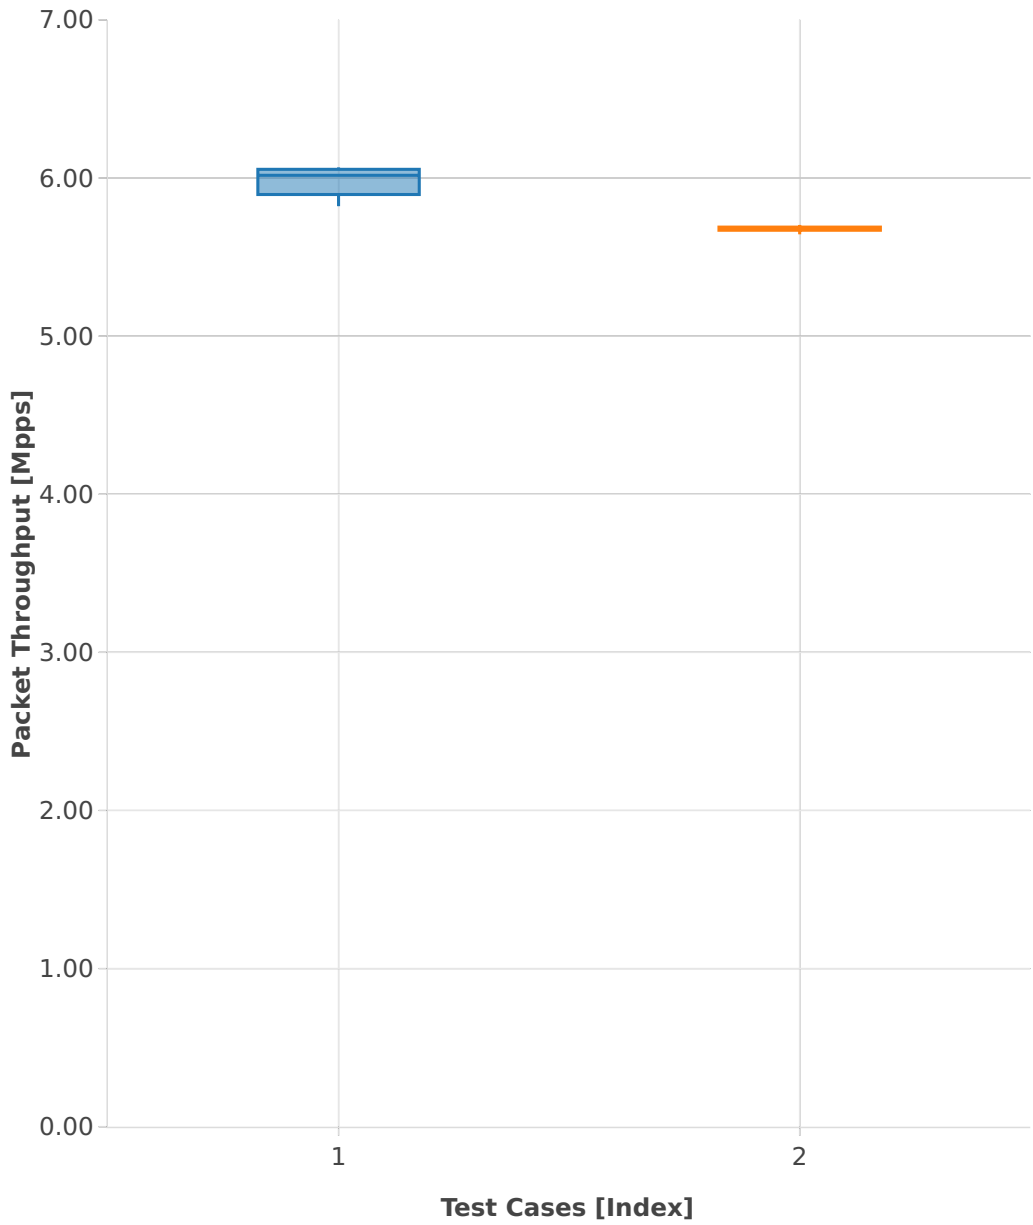

Throughput: vhost-l2sw-2n-skx-x710-64b-2t1c-base_and_scale-pdr

1. (10 runs) dot1q-l2bdbasemaclrn-eth-2vhostvr1024-1vm

2. (10 runs) eth-l2bdbasemaclrn-eth-2vhostvr1024-1vm