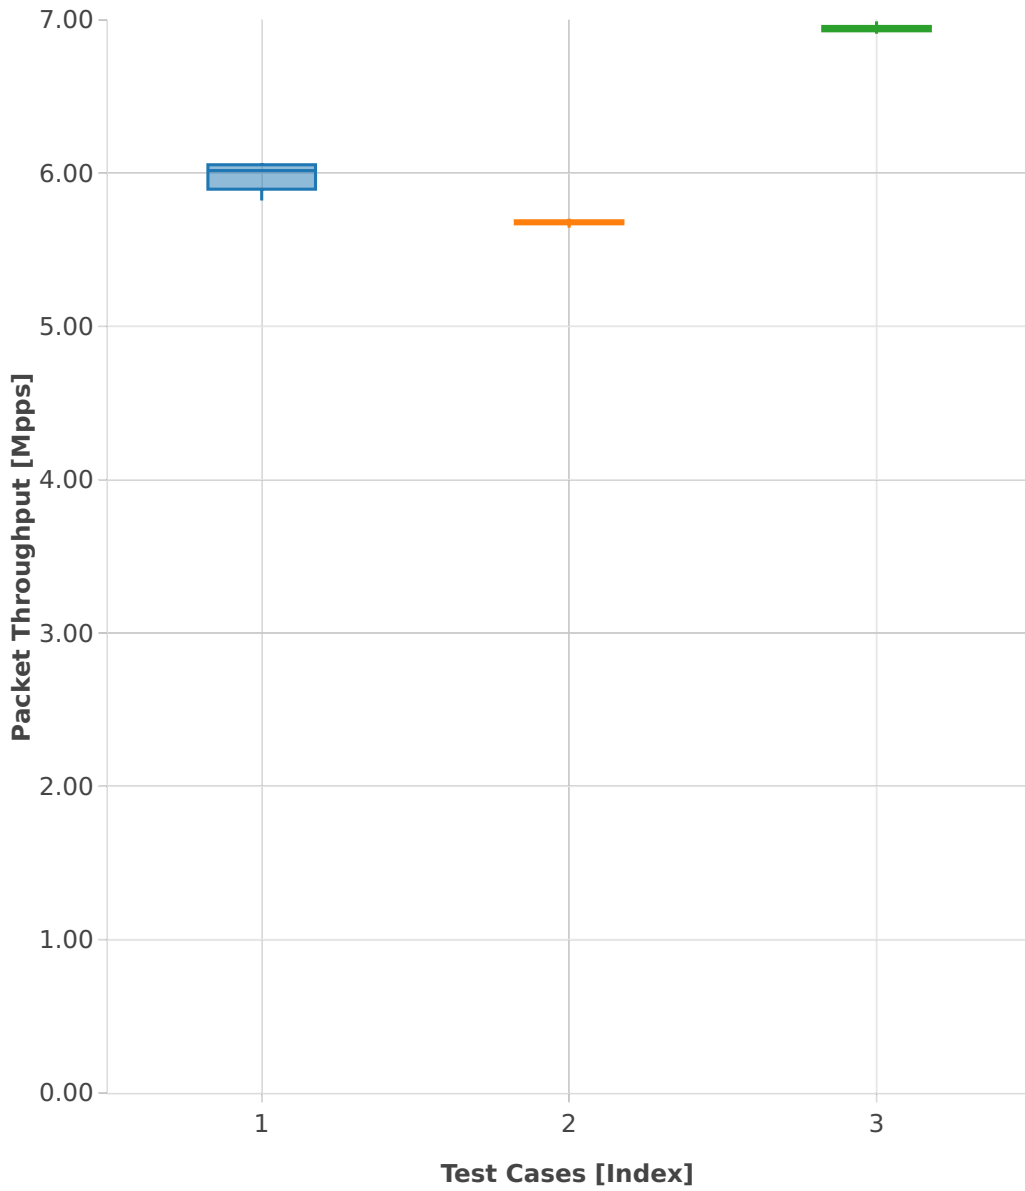

# Throughput: vhost-l2sw-2n-skx-x710-64b-2t1c-base\_and\_features-pdr

- 1. (10 runs) dot1q-l2bdbasemaclrn-eth-2vhostvr1024-1vm
- 2. (10 runs) eth-l2bdbasemaclrn-eth-2vhostvr1024-1vm
- 3. (10 runs) eth-l2xcbase-eth-2vhostvr1024-1vm