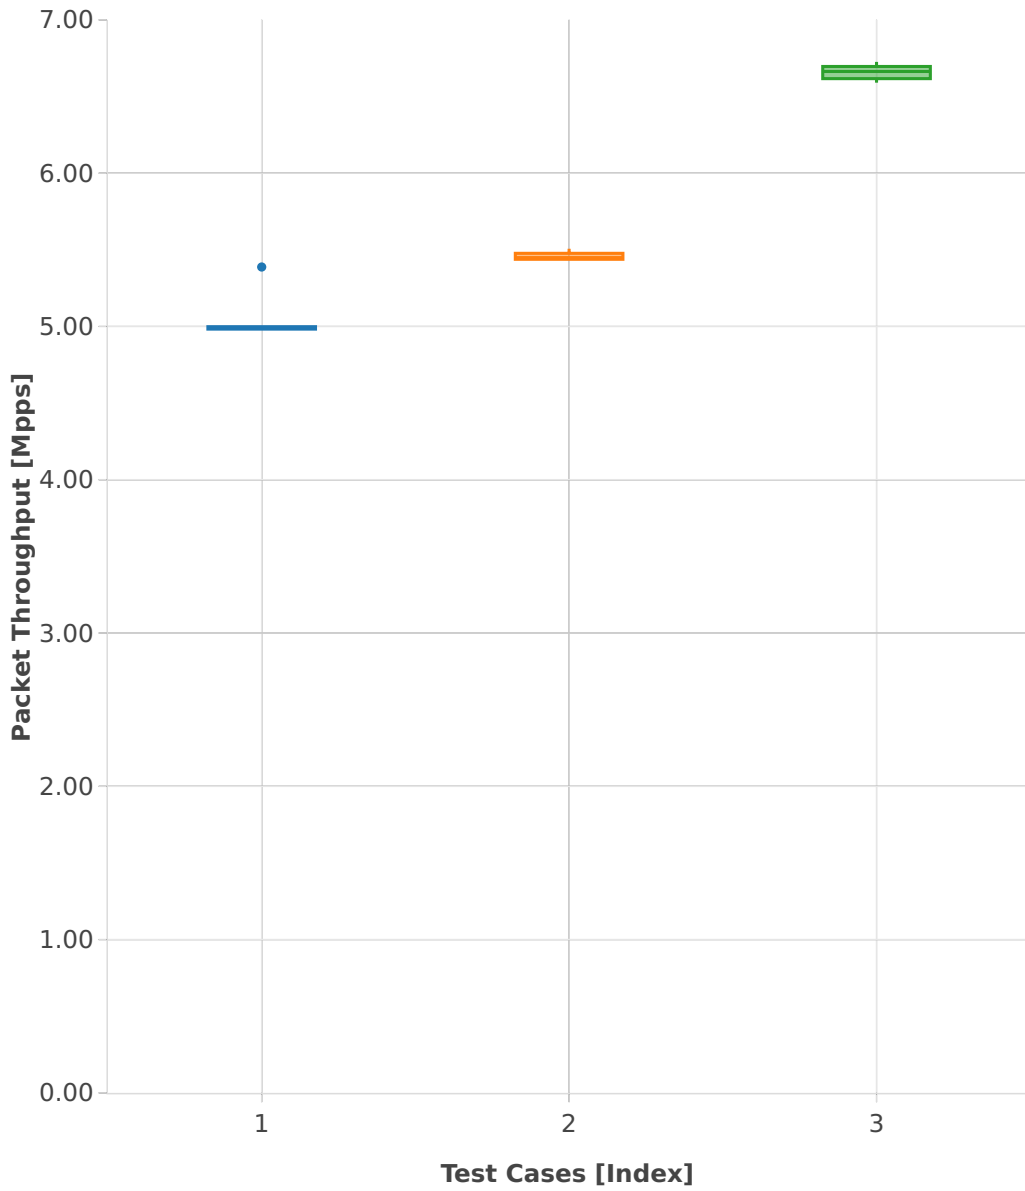

Throughput: vhost-l2sw-2n-skx-x710-64b-2t1c-base_and_features-ndr

- 1. (10 runs) dot1q-l2bdbasemaclrn-eth-2vhostvr1024-1vm
- 2. (10 runs) eth-l2bdbasemaclrn-eth-2vhostvr1024-1vm
- 3. (10 runs) eth-l2xcbase-eth-2vhostvr1024-1vm