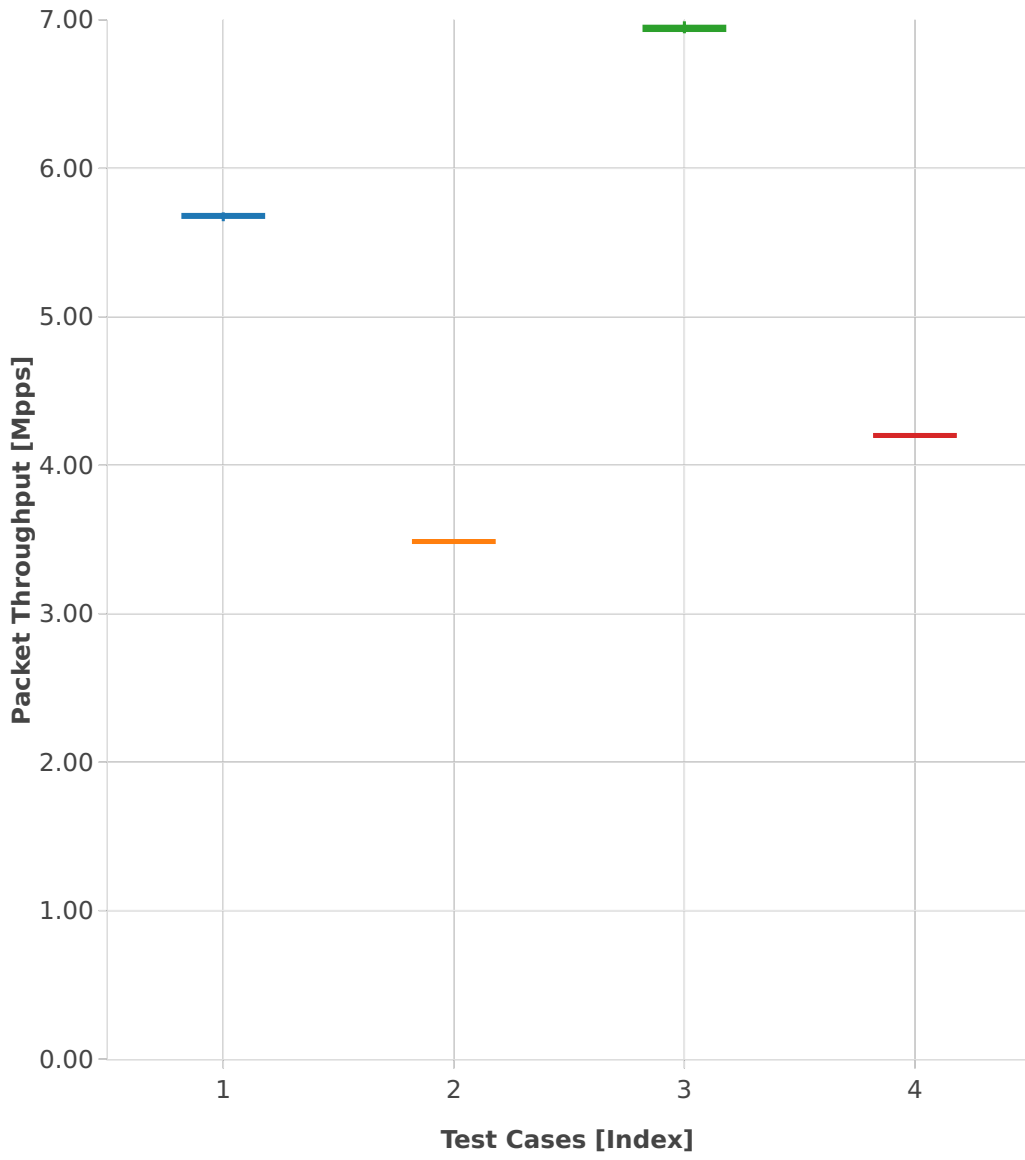

Throughput: vhost-l2sw-2n-skx-x710-64b-2t1c-base-vm-pdr

- 1. (10 runs) eth-l2bdbasemaclrn-eth-2vhostvr1024-1vm
- 2. (10 runs) eth-l2bdbasemaclrn-eth-4vhostvr1024-2vm
- 3. (10 runs) eth-l2xcbase-eth-2vhostvr1024-1vm
- 4. (10 runs) eth-l2xcbase-eth-4vhostvr1024-2vm