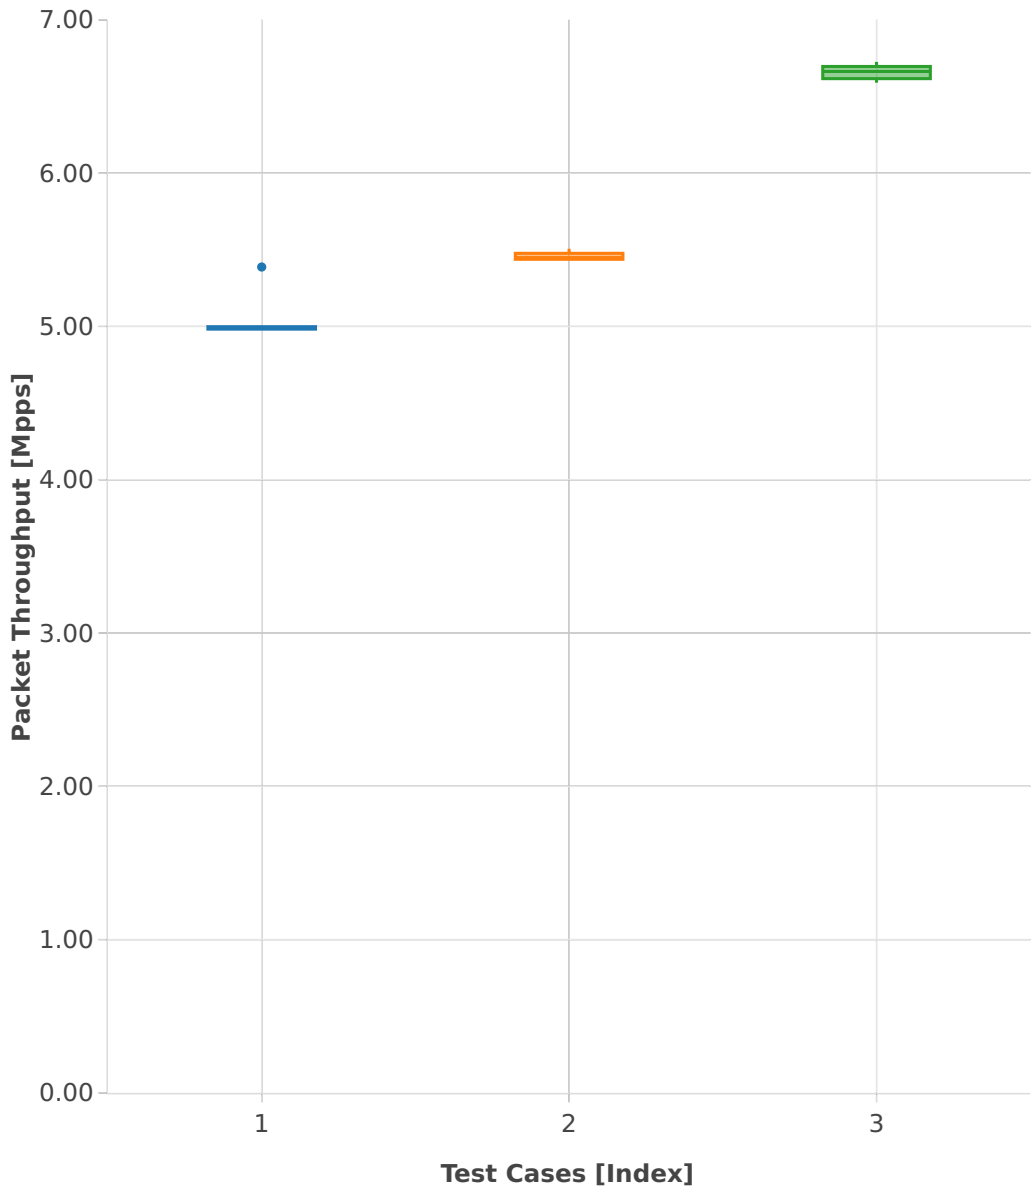

Throughput: vhost-l2sw-2n-skx-x710-64b-2t1c-base-ndr

- 1. (10 runs) dot1q-l2bdbasemaclrn-eth-2vhostvr1024-1vm
- 2. (10 runs) eth-l2bdbasemaclrn-eth-2vhostvr1024-1vm
- 3. (10 runs) eth-l2xcbase-eth-2vhostvr1024-1vm