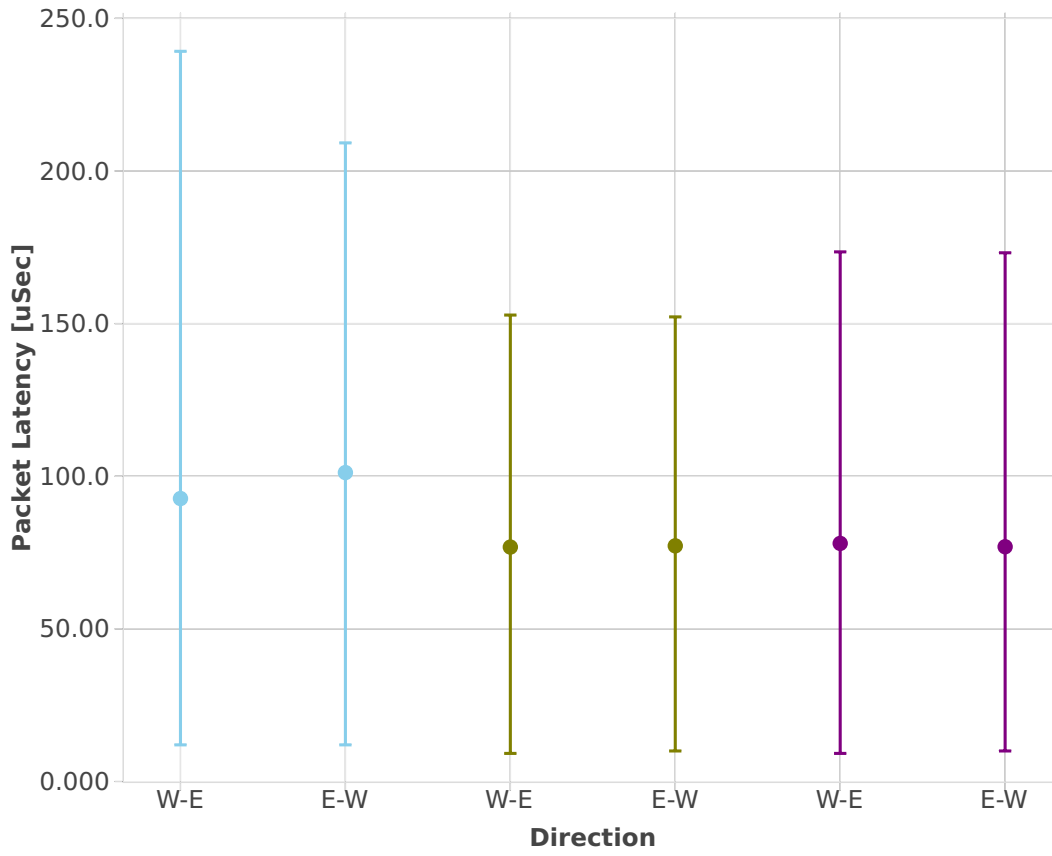

Latency: vhost-l2sw-2n-skx-x710-64b-2t1c-base-ndr

- dot1q-l2bdbasemaclrn-eth-2vhostvr1024-1vm
- eth-l2xcbase-eth-2vhostvr1024-1vm
- eth-l2bdbasemaclrn-eth-2vhostvr1024-1vm