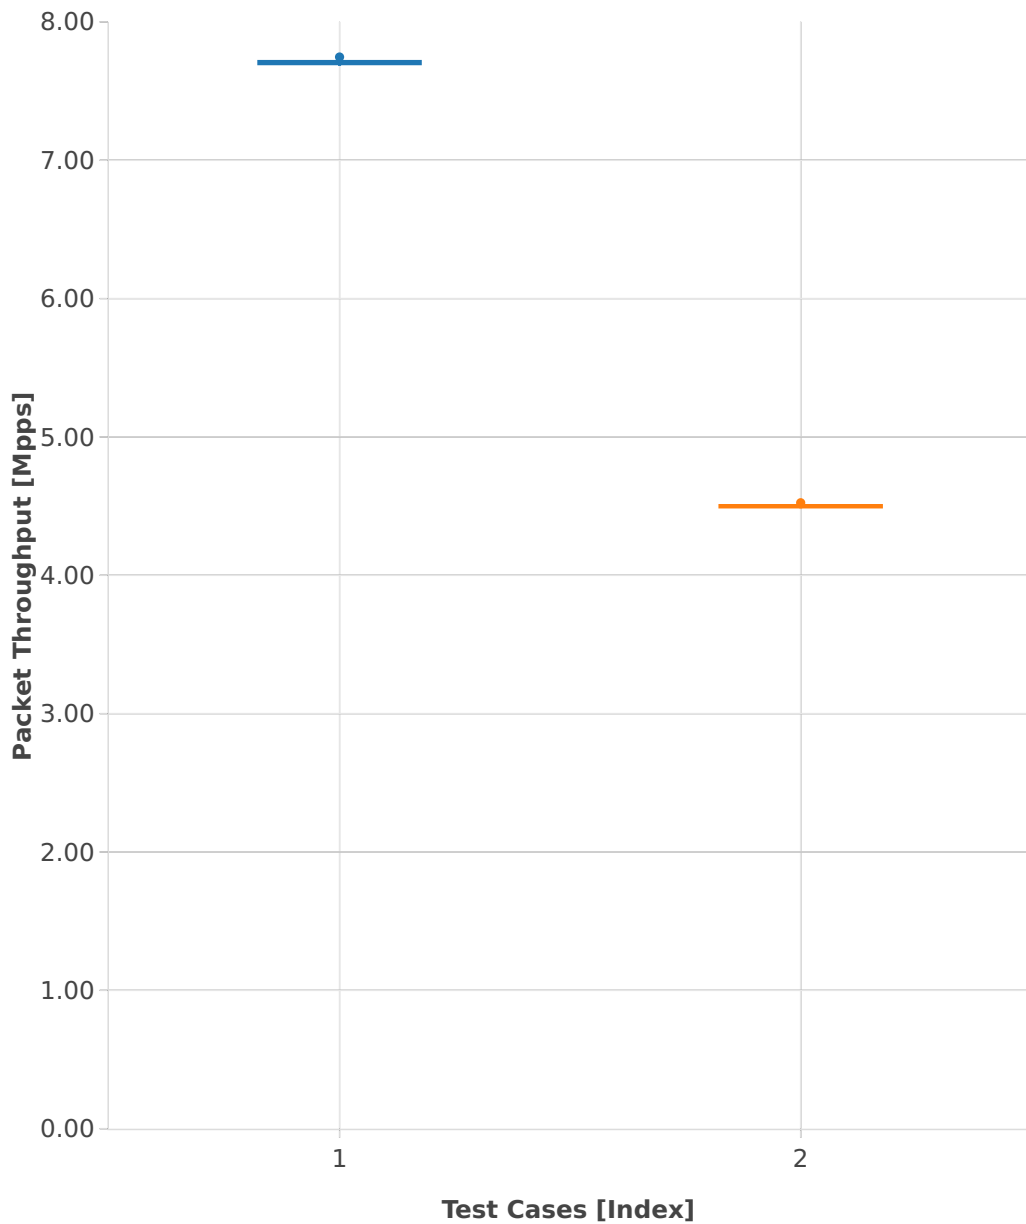

Throughput: vhost-ip4-3n-hsw-x710-64b-2t2c-base_and_scale-pdr

- 1. (10 runs) ethip4-ip4base-eth-2vhostvr1024-1vm
- 2. (09 runs) ethip4-ip4base-eth-4vhostvr1024-2vm