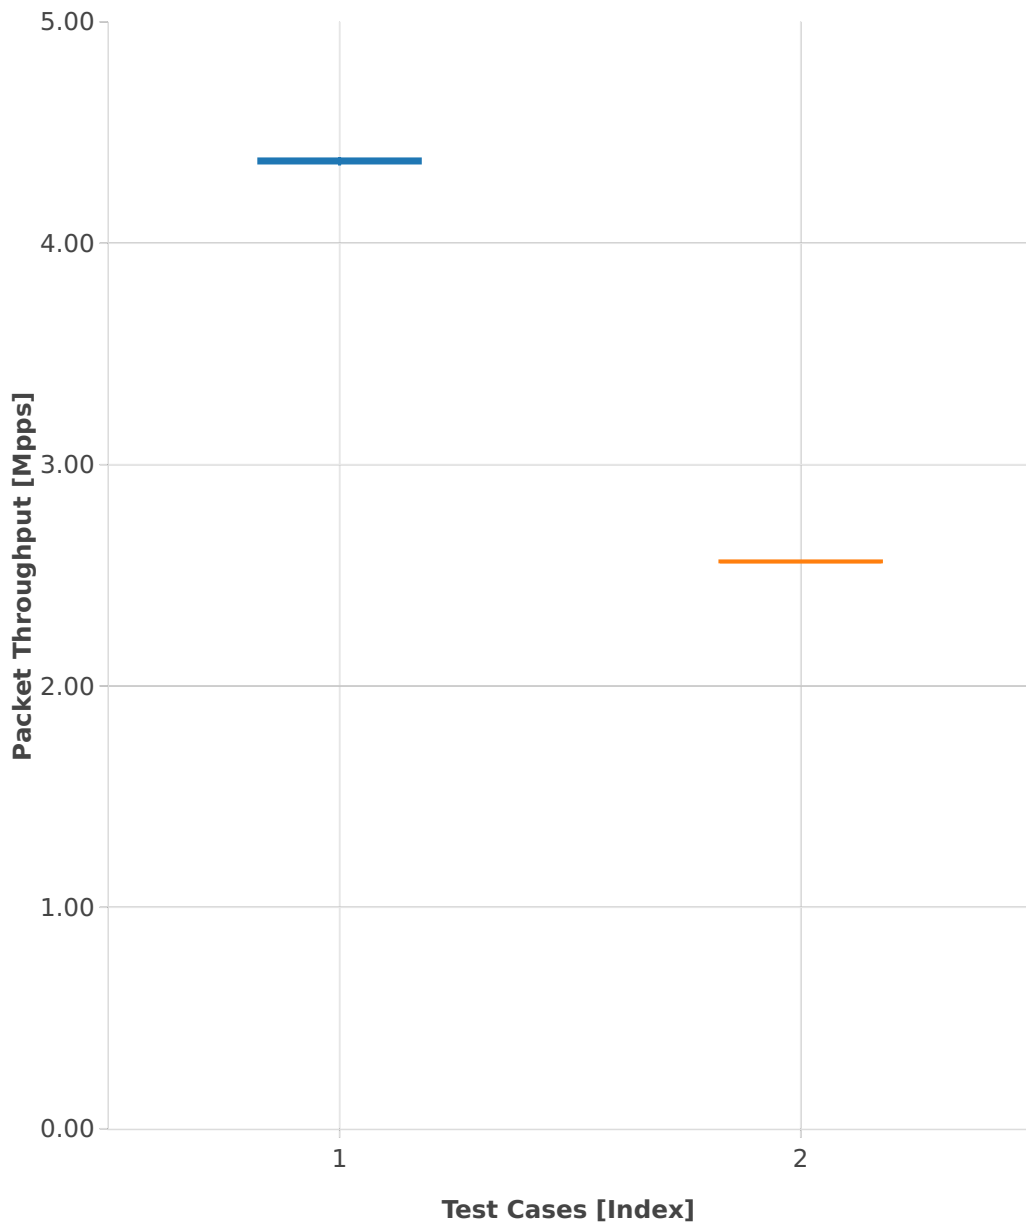

Throughput: vhost-ip4-3n-hsw-x710-64b-1t1c-base_and_scale-pdr

1. (09 runs) ethip4-ip4base-eth-2vhostvr1024-1vm

2. (10 runs) ethip4-ip4base-eth-4vhostvr1024-2vm