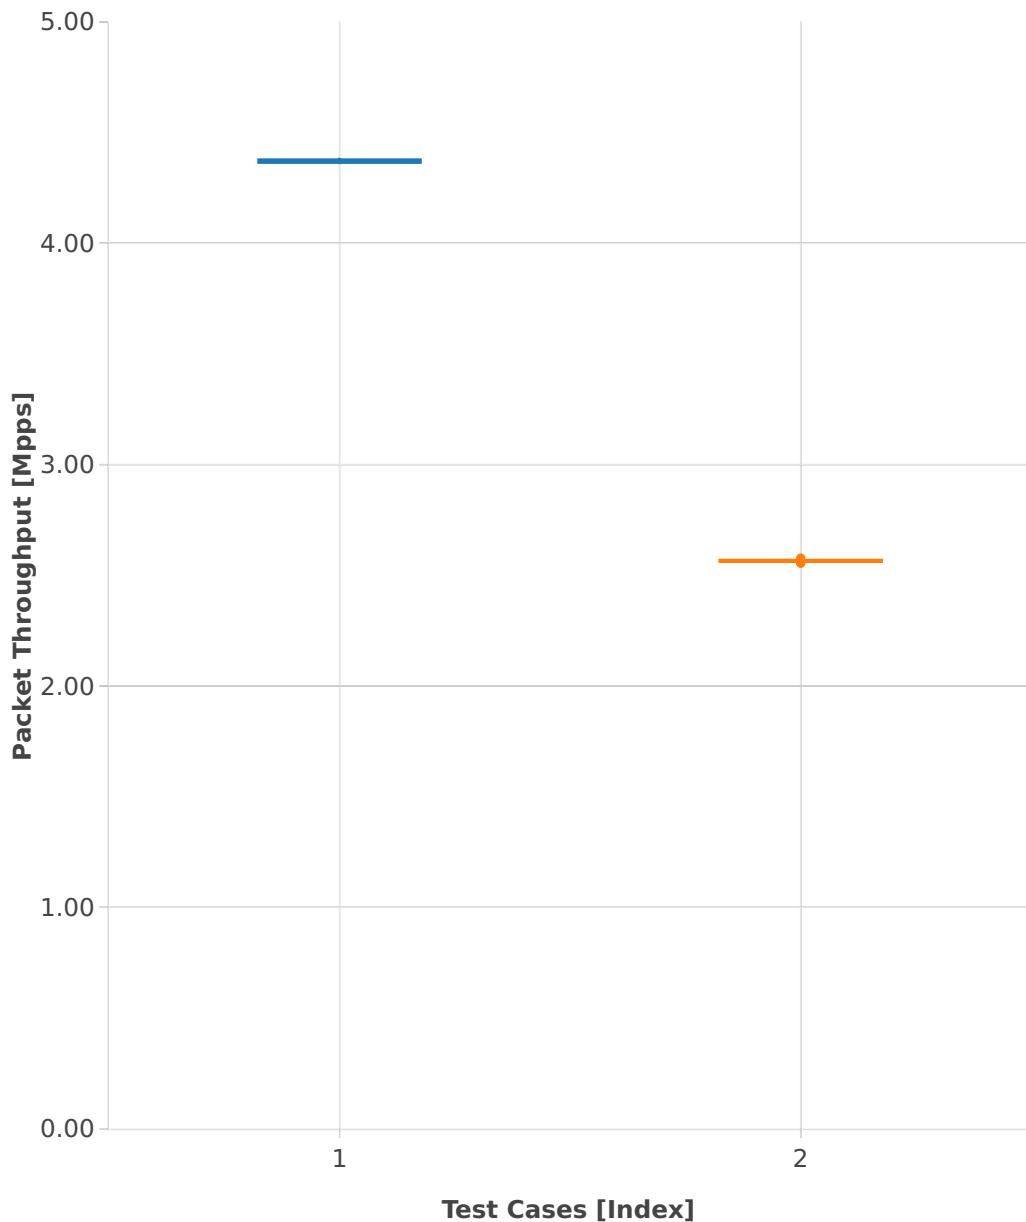

Throughput: vhost-ip4-3n-hsw-x520-64b-1t1c-base_and_scale-ndr

1. (10 runs) ethip4-ip4base-eth-2vhostvr1024-1vm

2. (10 runs) ethip4-ip4base-eth-4vhostvr1024-2vm