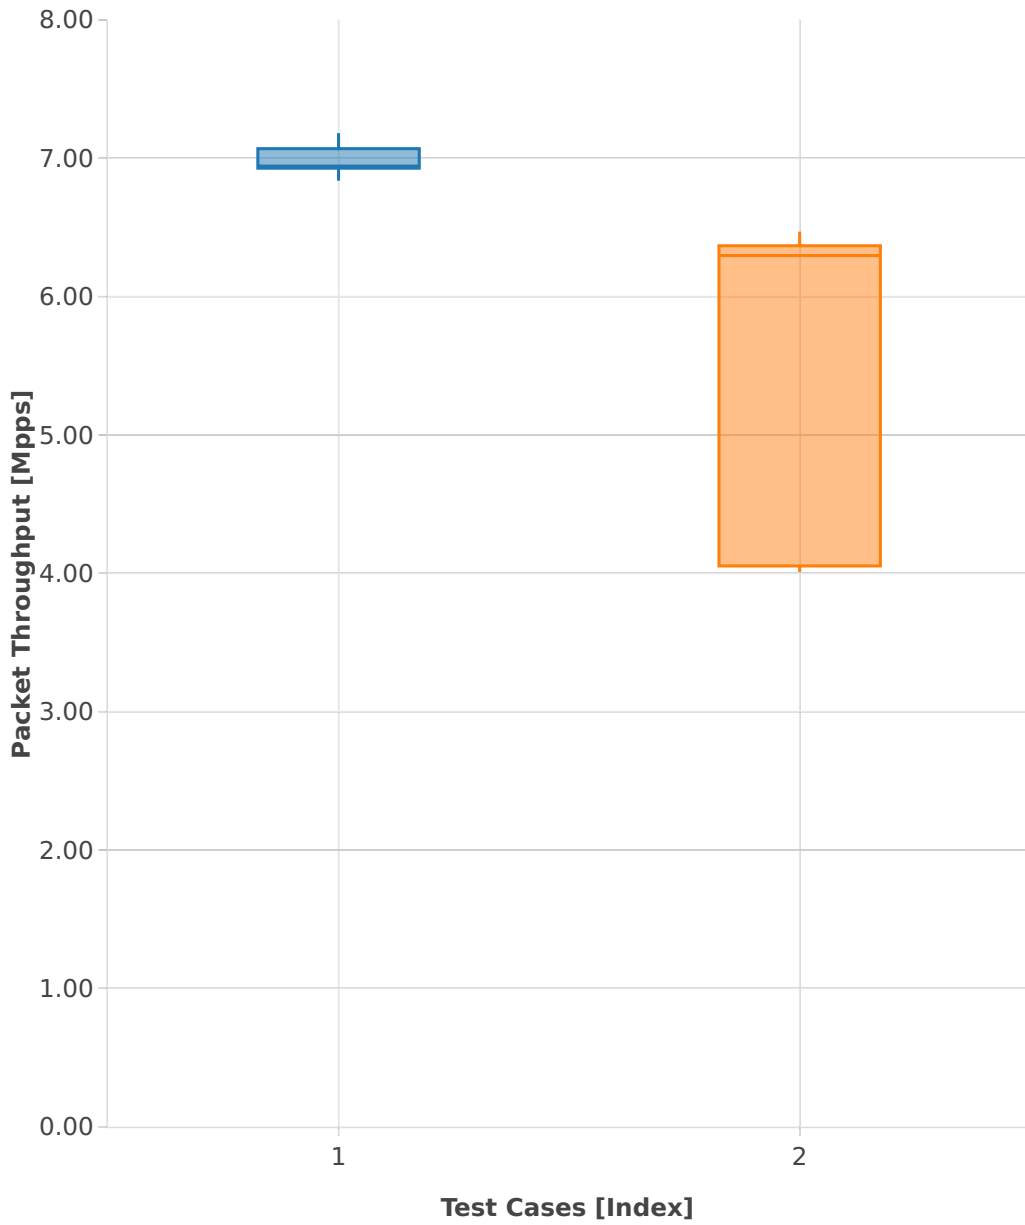

Throughput: vhost-ip4-2n-skx-xxv710-64b-4t2c-base_and_scale-ndr

- 1. (10 runs) ethip4-ip4base-eth-2vhostvr1024-1vm
- 2. (10 runs) ethip4-ip4base-eth-4vhostvr1024-2vm