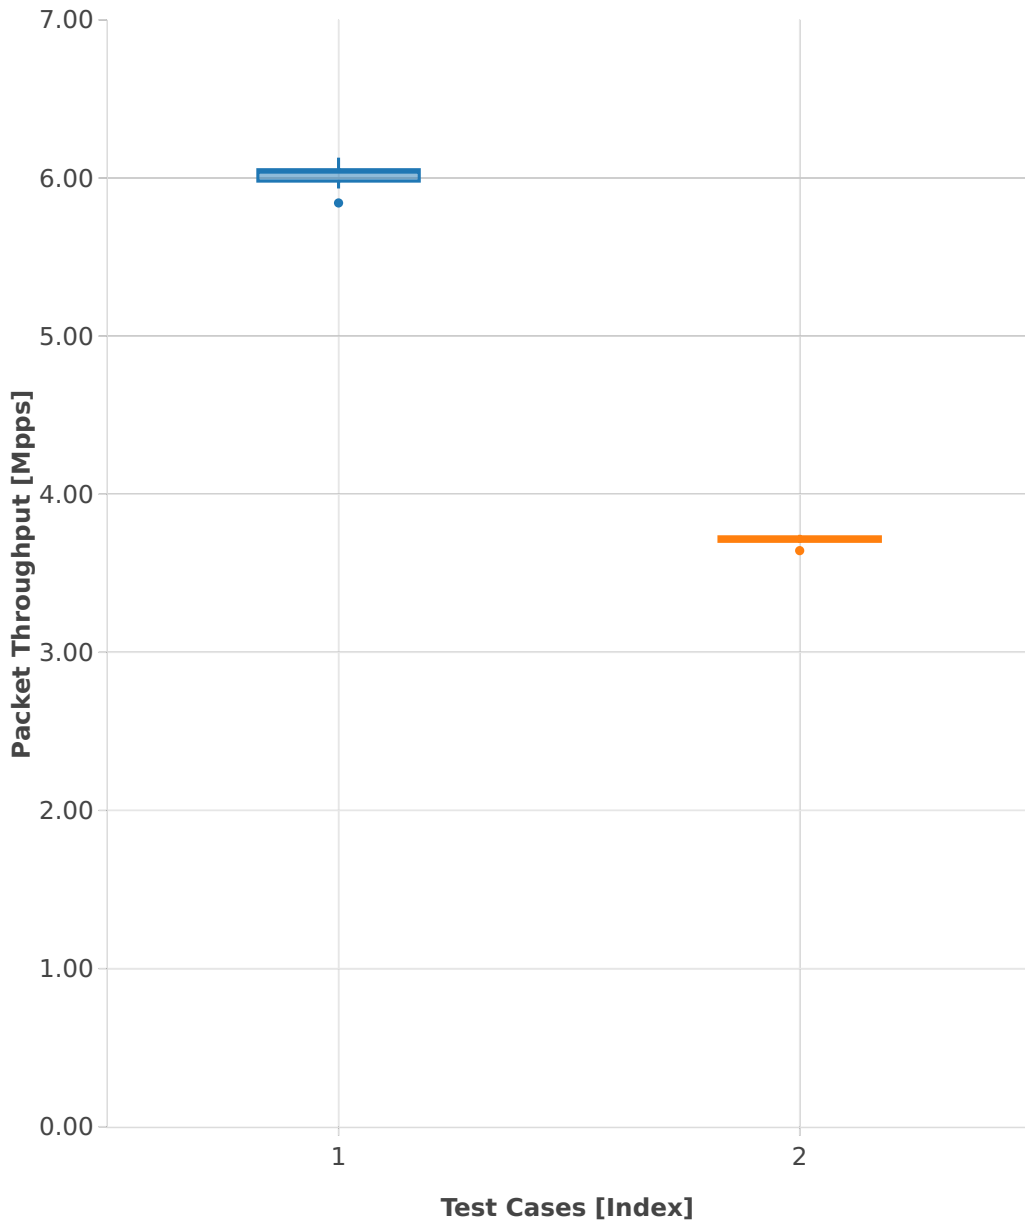

Throughput: vhost-ip4-2n-skx-xxv710-64b-2t1c-base_and_scale-pdr

1. (10 runs) ethip4-ip4base-eth-2vhostvr1024-1vm

2. (10 runs) ethip4-ip4base-eth-4vhostvr1024-2vm