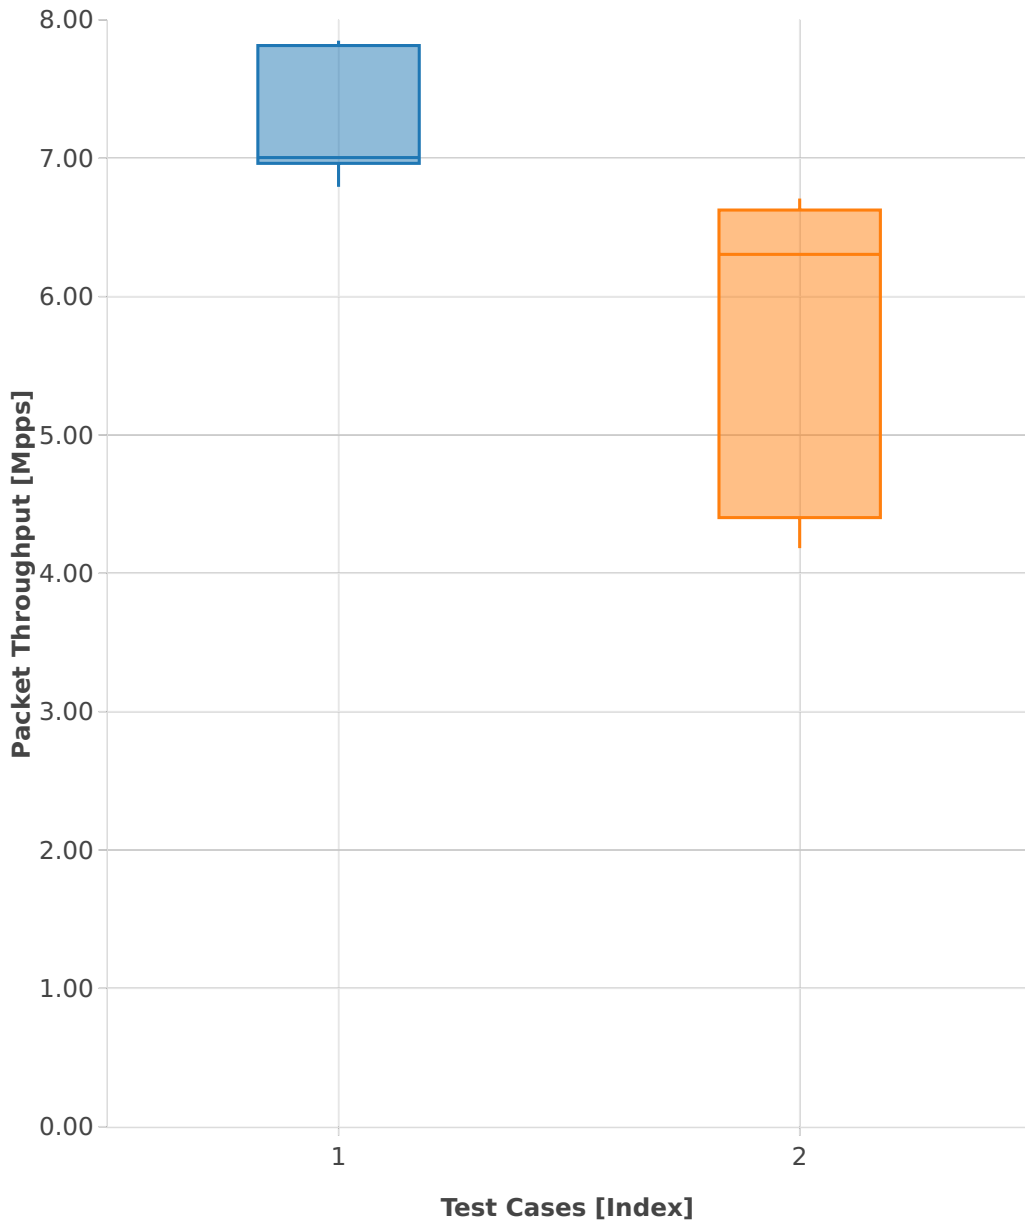

Throughput: vhost-ip4-2n-skx-x710-64b-4t2c-base_and_scale-pdr

1. (10 runs) ethip4-ip4base-eth-2vhostvr1024-1vm

2. (10 runs) ethip4-ip4base-eth-4vhostvr1024-2vm