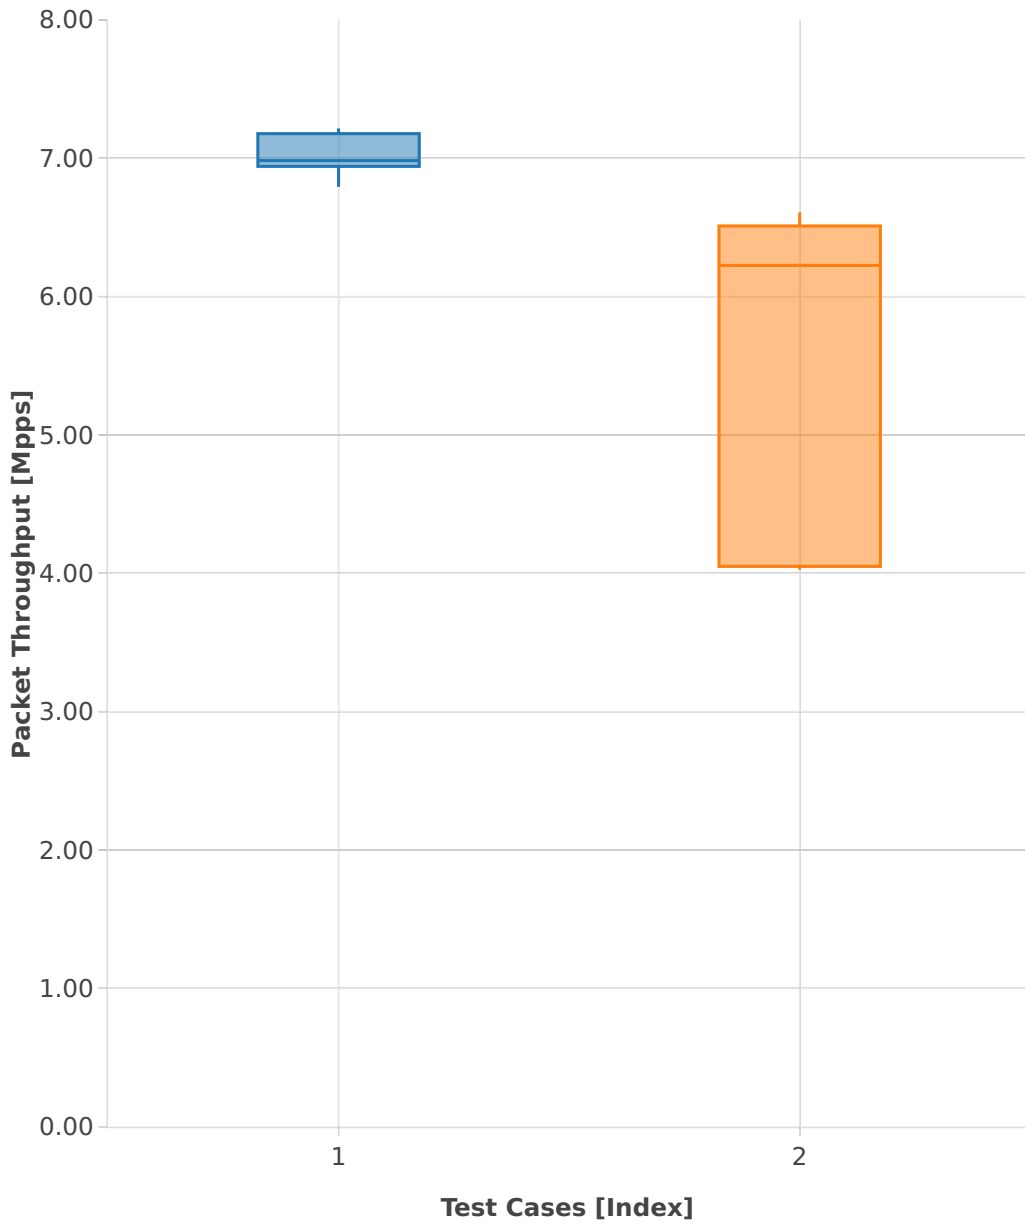

Throughput: vhost-ip4-2n-skx-x710-64b-4t2c-base_and_scale-ndr

1. (10 runs) ethip4-ip4base-eth-2vhostvr1024-1vm

2. (10 runs) ethip4-ip4base-eth-4vhostvr1024-2vm