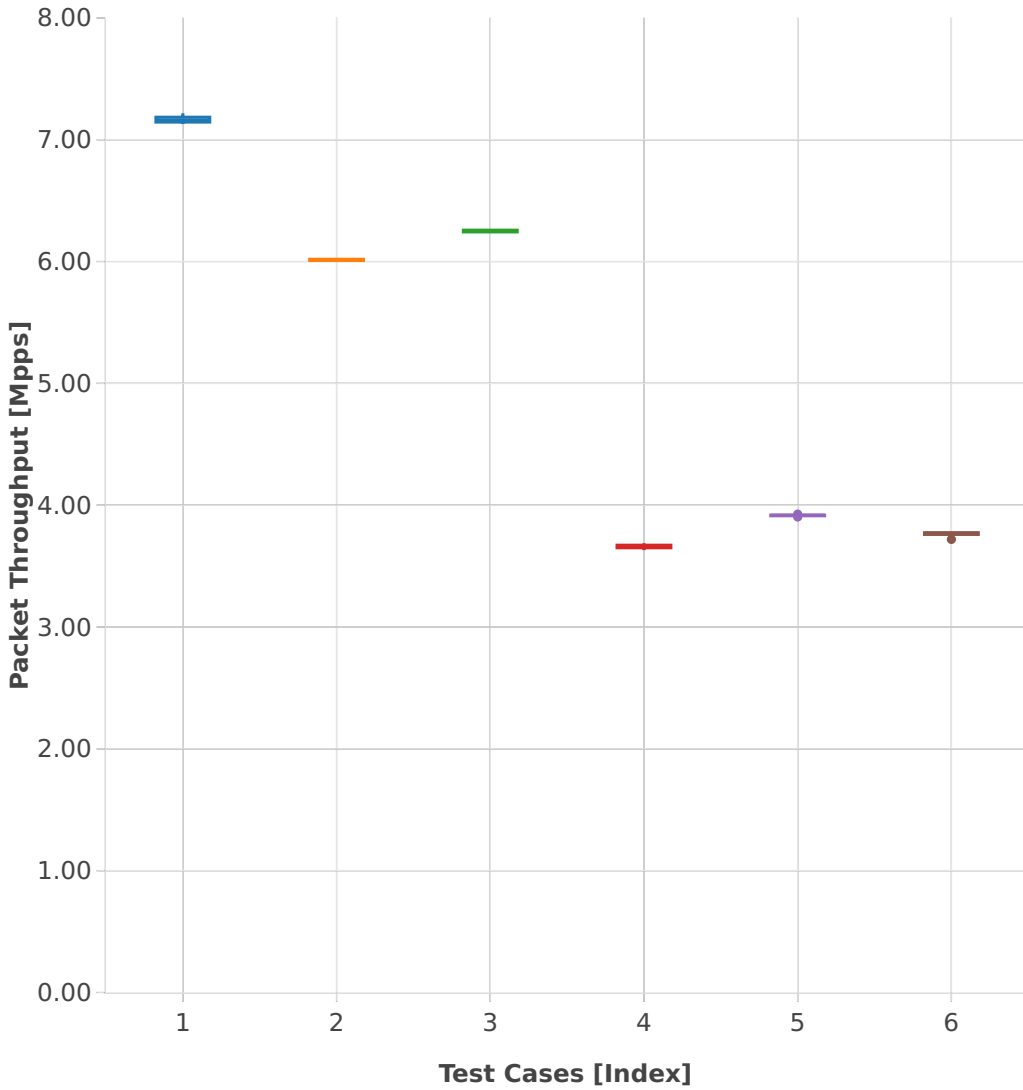

# Throughput: srv6-3n-hsw-x520-78b-1t1c-features-pdr

- 1. (10 runs) ethip6ip6-ip6base-srv6enc1sid
- 2. (10 runs) ethip6srhip6-ip6base-srv6enc2sids
- 3. (10 runs) ethip6srhip6-ip6base-srv6enc2sids-nodcaps
- 4. (08 runs) ethip6srhip6-ip6base-srv6proxy-dyn
- 5. (10 runs) ethip6srhip6-ip6base-srv6proxy-masq
- 6. (09 runs) ethip6srhip6-ip6base-srv6proxy-stat