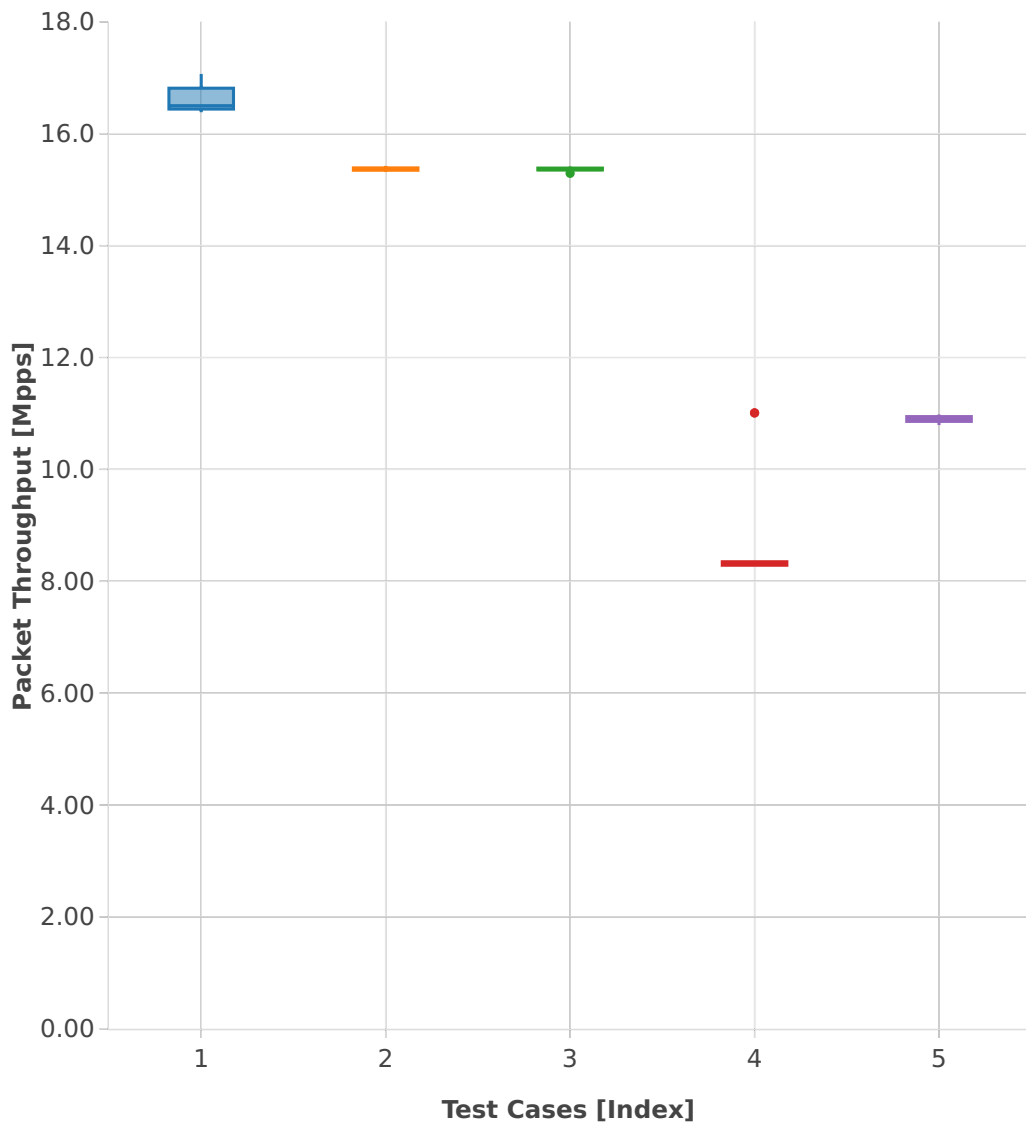

### Throughput: memif-3n-skx-x710-64b-4t2c-base\_and\_scale-pdr

- 1. (08 runs) eth-l2xcbase-eth-1memif-1dcr
- 2. (10 runs) eth-l2xcbase-eth-2memif-1dcr
- 3. (10 runs) eth-l2xcbase-eth-2memif-1lxc
- 4. (10 runs) eth-l2bdbasemaclrn-eth-2memif-1lxc
- 5. (10 runs) dot1q-l2bdbasemaclrn-eth-2memif-1dcr