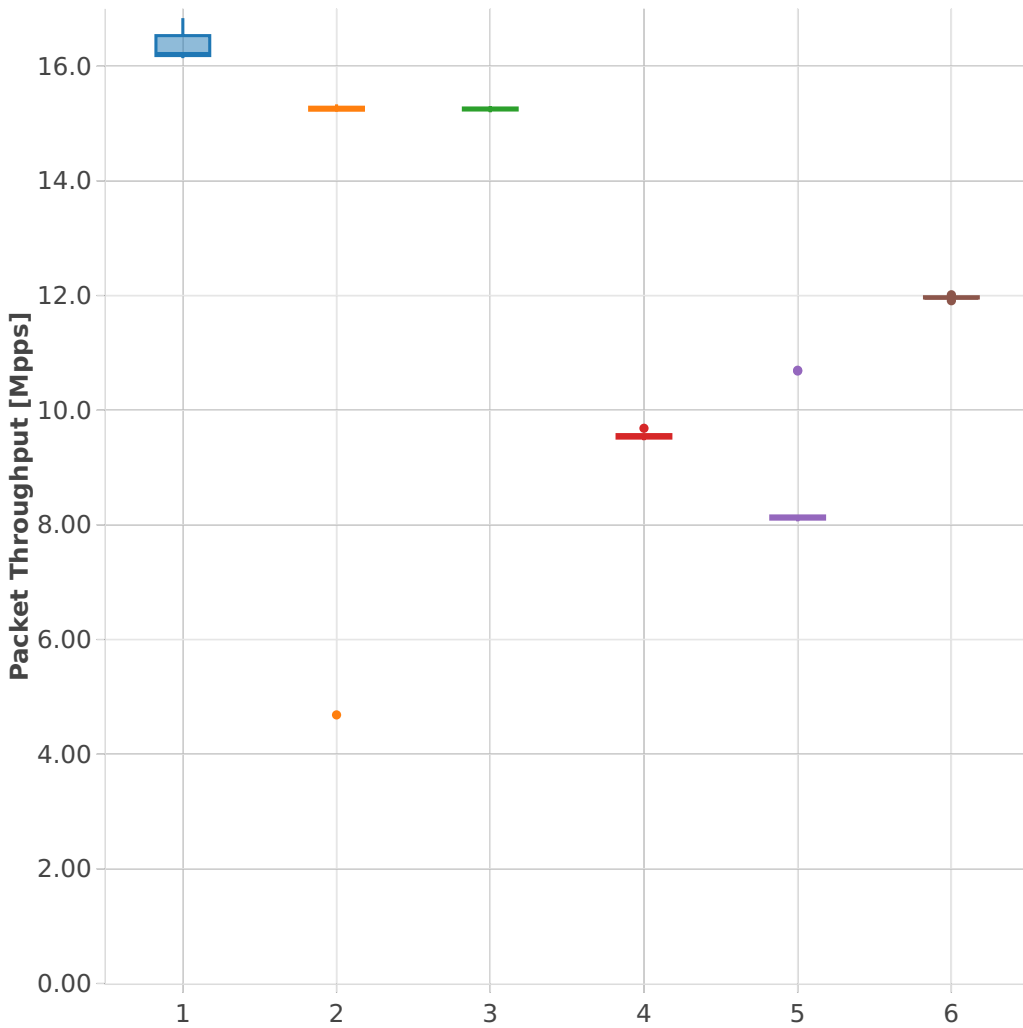

# Throughput: memif-3n-skx-x710-64b-4t2c-base\_and\_features-ndr

Test Cases [Index]

- 1. (08 runs) eth-l2xcbase-eth-1memif-1dcr
- 2. (10 runs) eth-l2xcbase-eth-2memif-1lxc
- 3. (10 runs) eth-l2xcbase-eth-2memif-1dcr
- 4. (10 runs) dot1q-l2bdbasemaclrn-eth-2memif-1dcr
- 5. (10 runs) eth-l2bdbasemaclrn-eth-2memif-1lxc
- 6. (10 runs) ethip4-ip4base-eth-2memif-1dcr