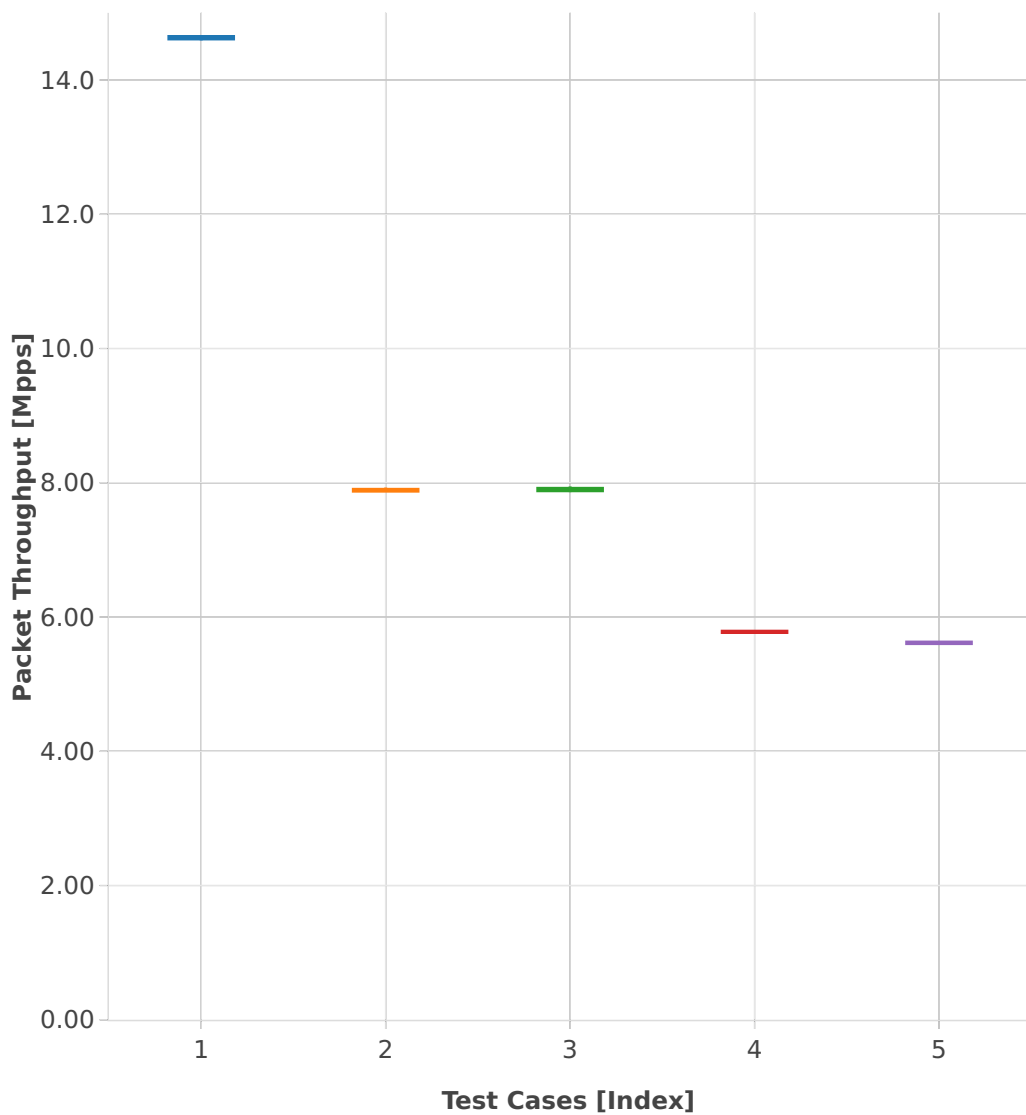

Throughput: memif-3n-skx-x710-64b-2t1c-base_and_scale-pdr

- 1. (08 runs) eth-l2xcbase-eth-1memif-1dcr
- 2. (09 runs) eth-l2xcbase-eth-2memif-1dcr
- 3. (10 runs) eth-l2xcbase-eth-2memif-1lxc
- 4. (10 runs) eth-l2bdbasemaclrn-eth-2memif-1lxc
- 5. (10 runs) dot1q-l2bdbasemaclrn-eth-2memif-1dcr