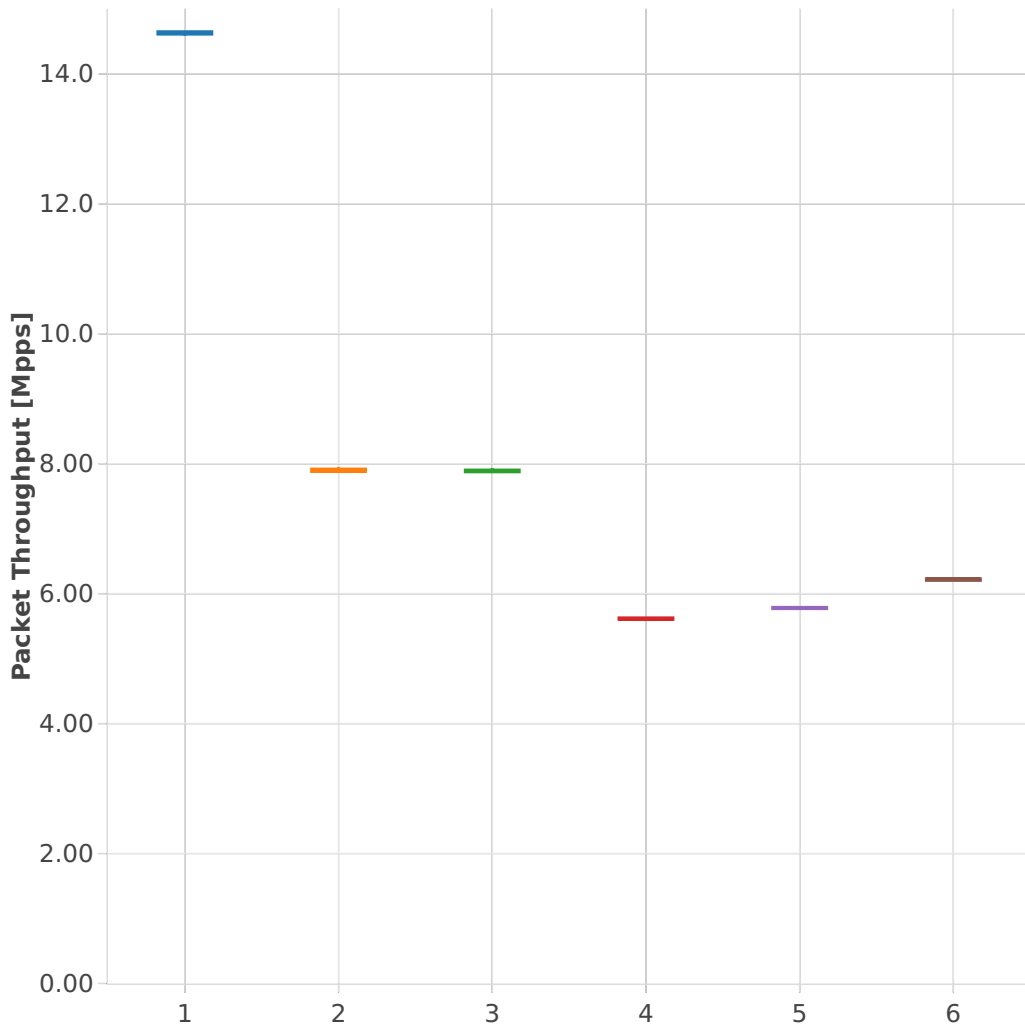

# Throughput: memif-3n-skx-x710-64b-2t1c-base\_and\_features-pdr

- 1. (08 runs) eth-l2xcbase-eth-1memif-1dcr
- 2. (10 runs) eth-l2xcbase-eth-2memif-1lxc
- 3. (09 runs) eth-l2xcbase-eth-2memif-1dcr
- 4. (10 runs) dot1q-l2bdbasemaclrn-eth-2memif-1dcr
- 5. (10 runs) eth-l2bdbasemaclrn-eth-2memif-1lxc
- 6. (10 runs) ethip4-ip4base-eth-2memif-1dcr