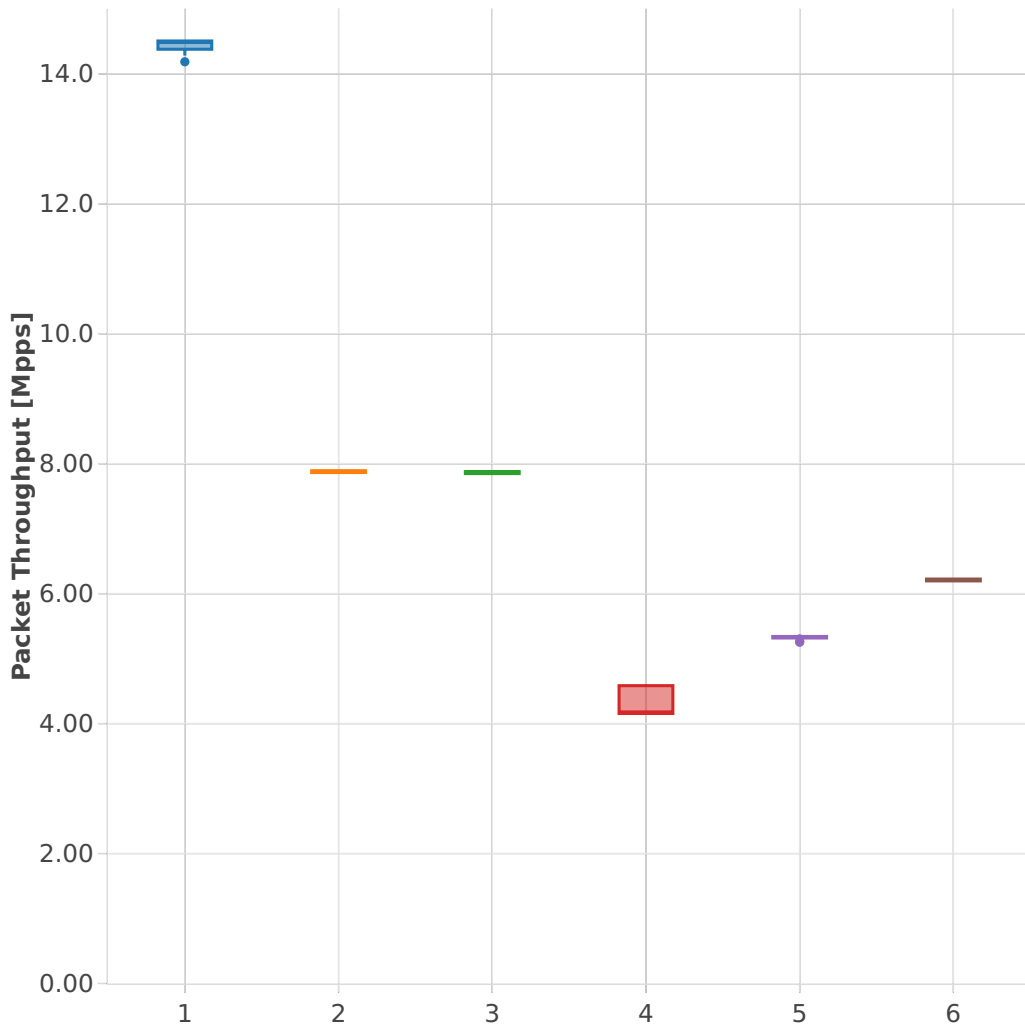

Throughput: memif-3n-skx-x710-64b-2t1c-base_and_features-ndr

- 1. (08 runs) eth-l2xcbase-eth-1memif-1dcr
- 2. (10 runs) eth-l2xcbase-eth-2memif-1lxc
- 3. (09 runs) eth-l2xcbase-eth-2memif-1dcr
- 4. (10 runs) dot1q-l2bdbasemaclrn-eth-2memif-1dcr
- 5. (10 runs) eth-l2bdbasemaclrn-eth-2memif-1lxc
- 6. (10 runs) ethip4-ip4base-eth-2memif-1dcr