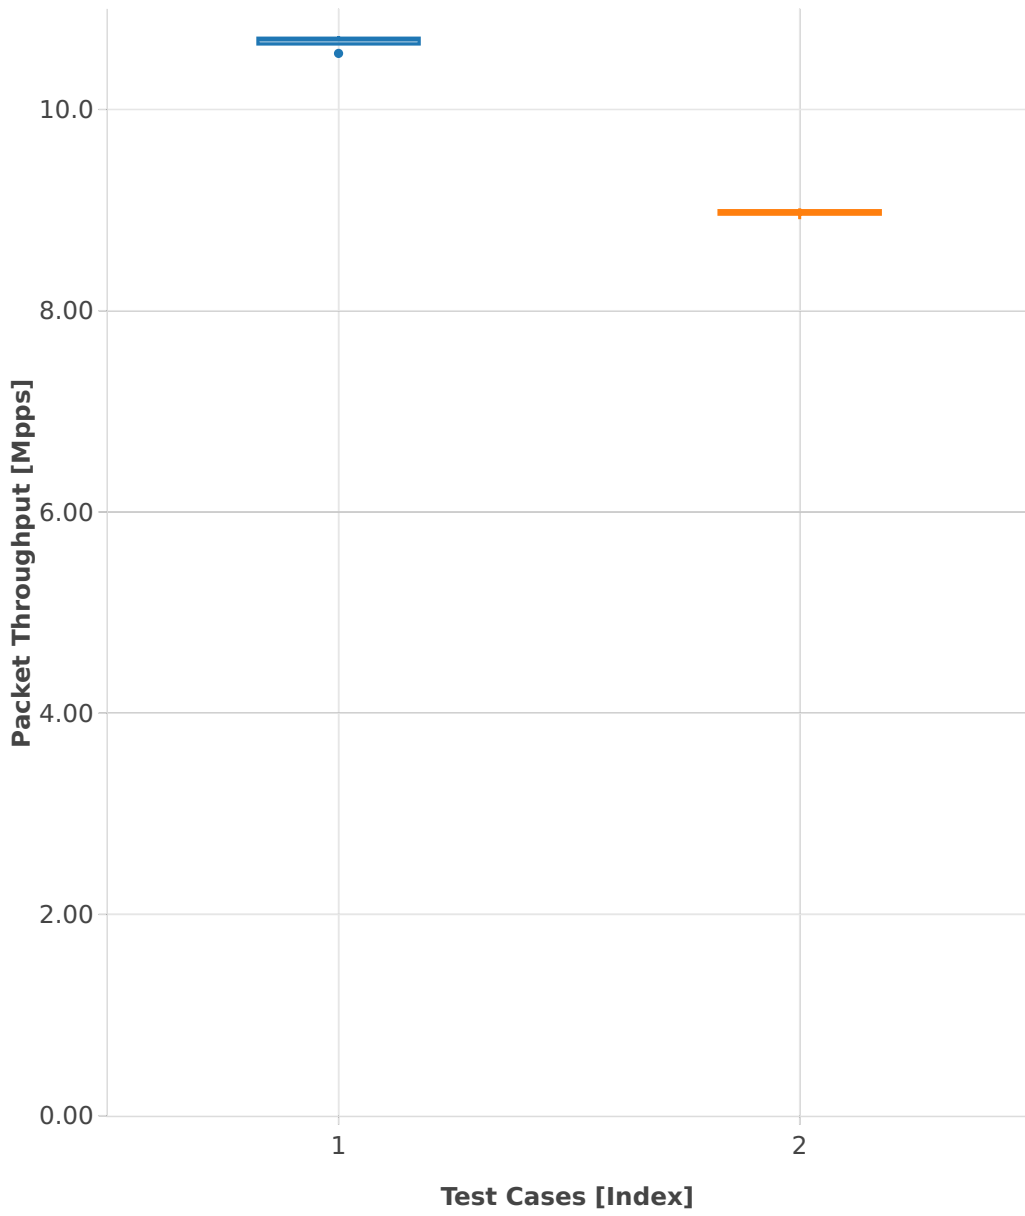

# Throughput: memif-3n-hsw-xl710-64b-2t2c-base\_and\_scale-pdr

- 1. (05 runs) eth-l2xcbase-eth-2memif-1lxc
- 2. (10 runs) eth-l2bdbasemaclrn-eth-2memif-1lxc