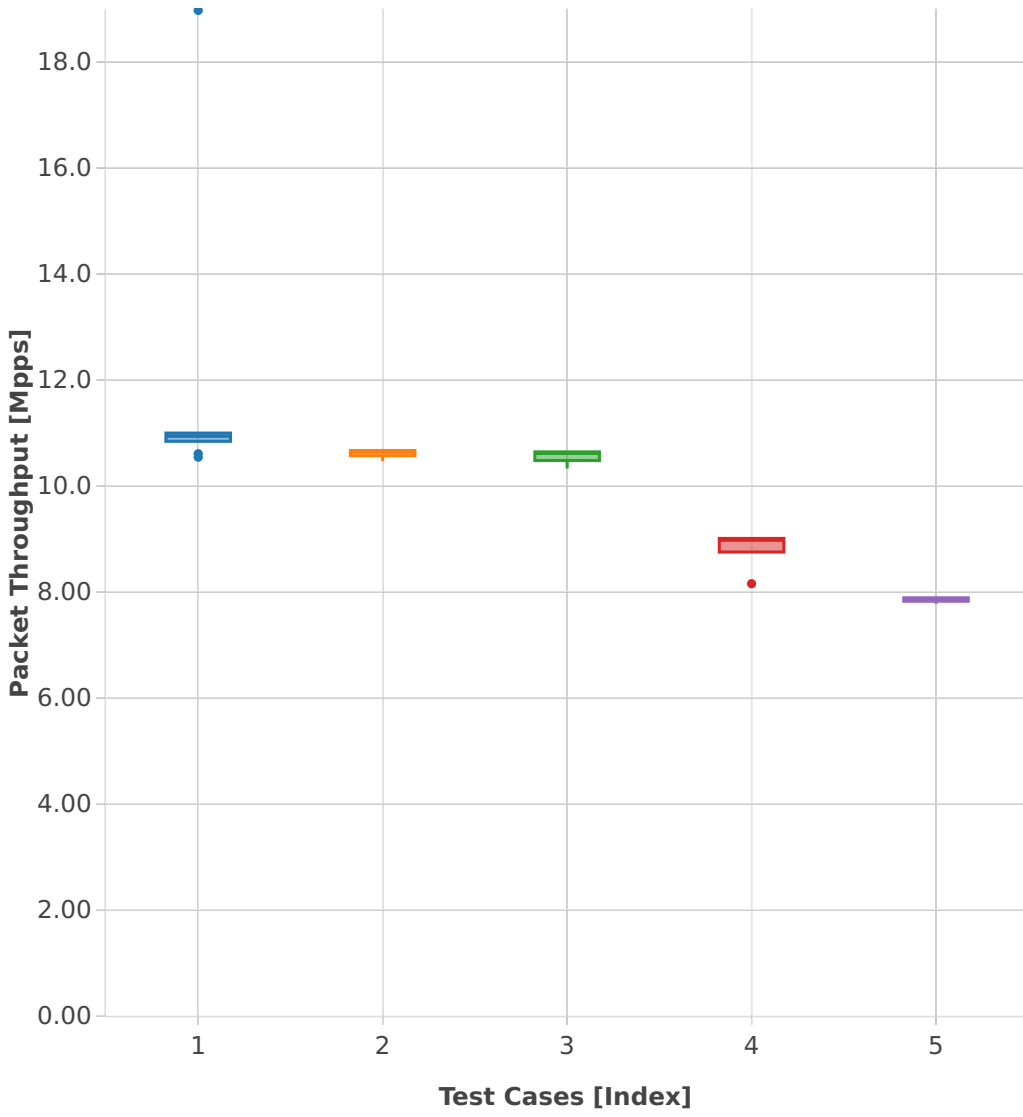

Throughput: memif-3n-hsw-x710-64b-2t2c-base_and_scale-pdr

- 1. (09 runs) eth-l2xcbase-eth-1memif-1dcr
- 2. (10 runs) eth-l2xcbase-eth-2memif-1dcr
- 3. (04 runs) eth-l2xcbase-eth-2memif-1lxc
- 4. (05 runs) eth-l2bdbasemaclrn-eth-2memif-1lxc
- 5. (10 runs) dot1q-l2bdbasemaclrn-eth-2memif-1dcr