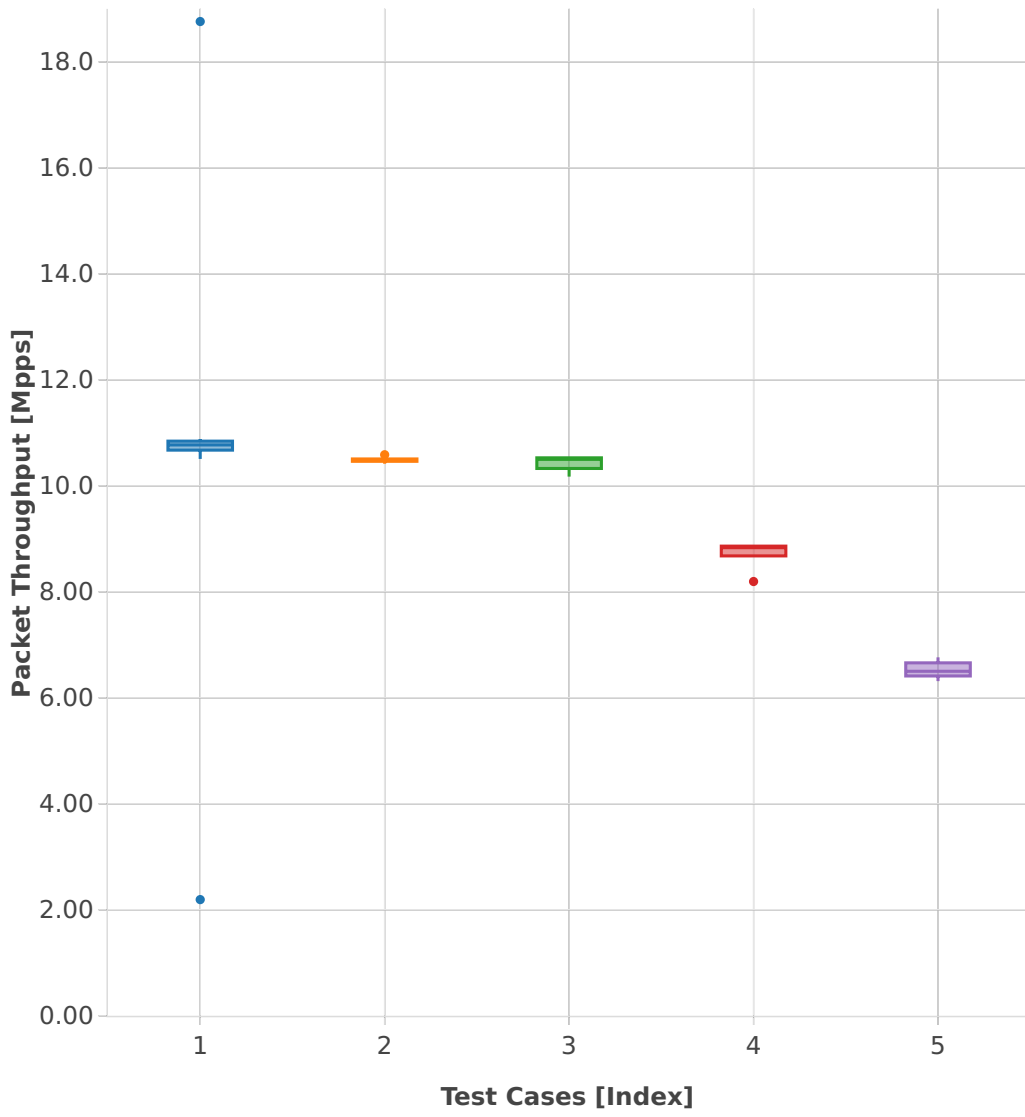

# Throughput: memif-3n-hsw-x710-64b-2t2c-base\_and\_scale-ndr

- 1. (09 runs) eth-l2xcbase-eth-1memif-1dcr
- 2. (10 runs) eth-l2xcbase-eth-2memif-1dcr
- 3. (04 runs) eth-l2xcbase-eth-2memif-1lxc
- 4. (05 runs) eth-l2bdbasemaclrn-eth-2memif-1lxc
- 5. (10 runs) dot1q-l2bdbasemaclrn-eth-2memif-1dcr